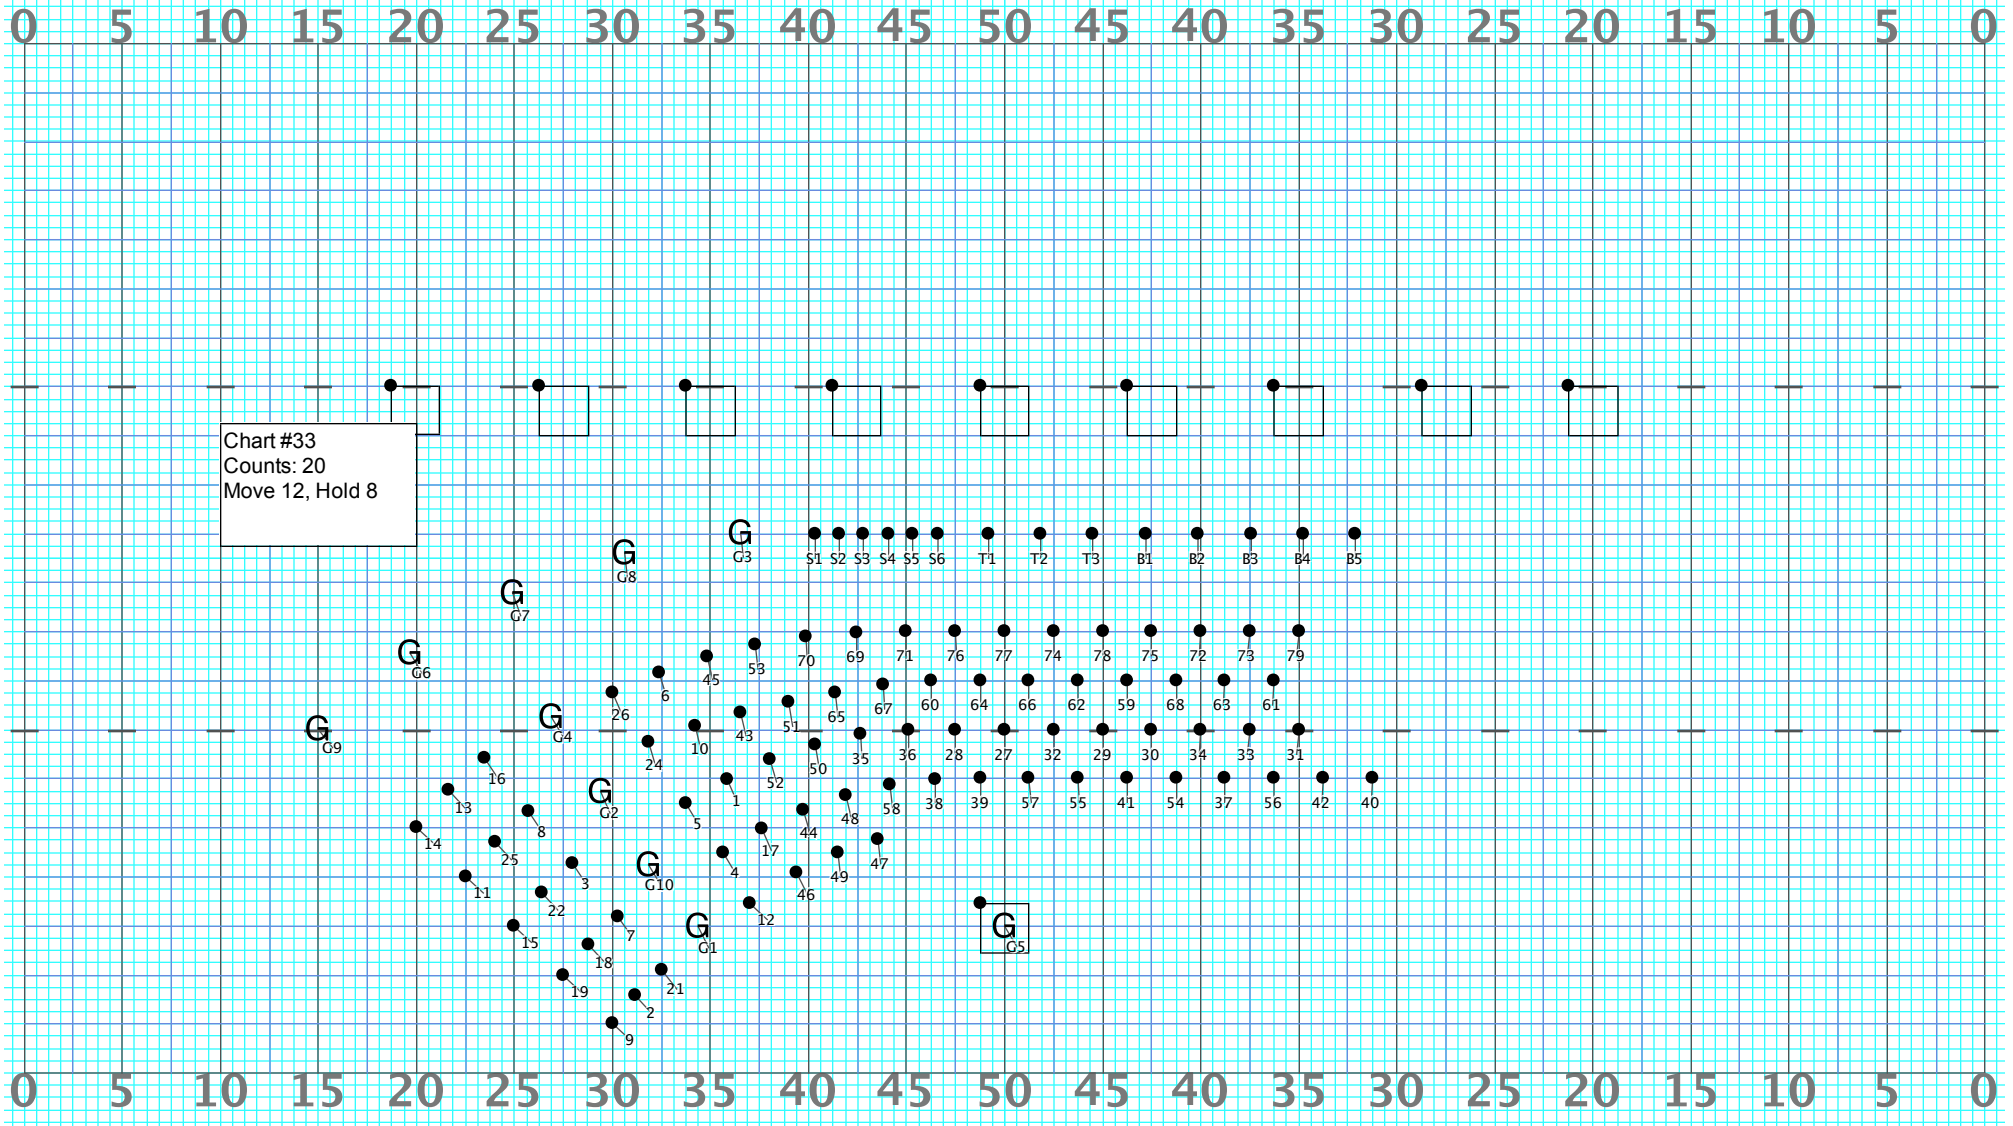

Director Viewpoint

Director Viewpoint

Chart #15
Measures 6-7
Counts 8
Guard move props 8
All but center circle hold
Center Circle (hold 4,
move 4)

Director Viewpoint

Director Viewpoint

Chart #20
Measures 24-27
Counts 16

Director Viewpoint

Director Viewpoint

Chart #22
Measure 32
Counts: 4

Director Viewpoint

Director Viewpoint

Chart #29
Measures 49-52
Counts: 16

Director Viewpoint

Director Viewpoint

Chart #31
Measures 57-60
Counts: 16

Director Viewpoint

Director Viewpoint