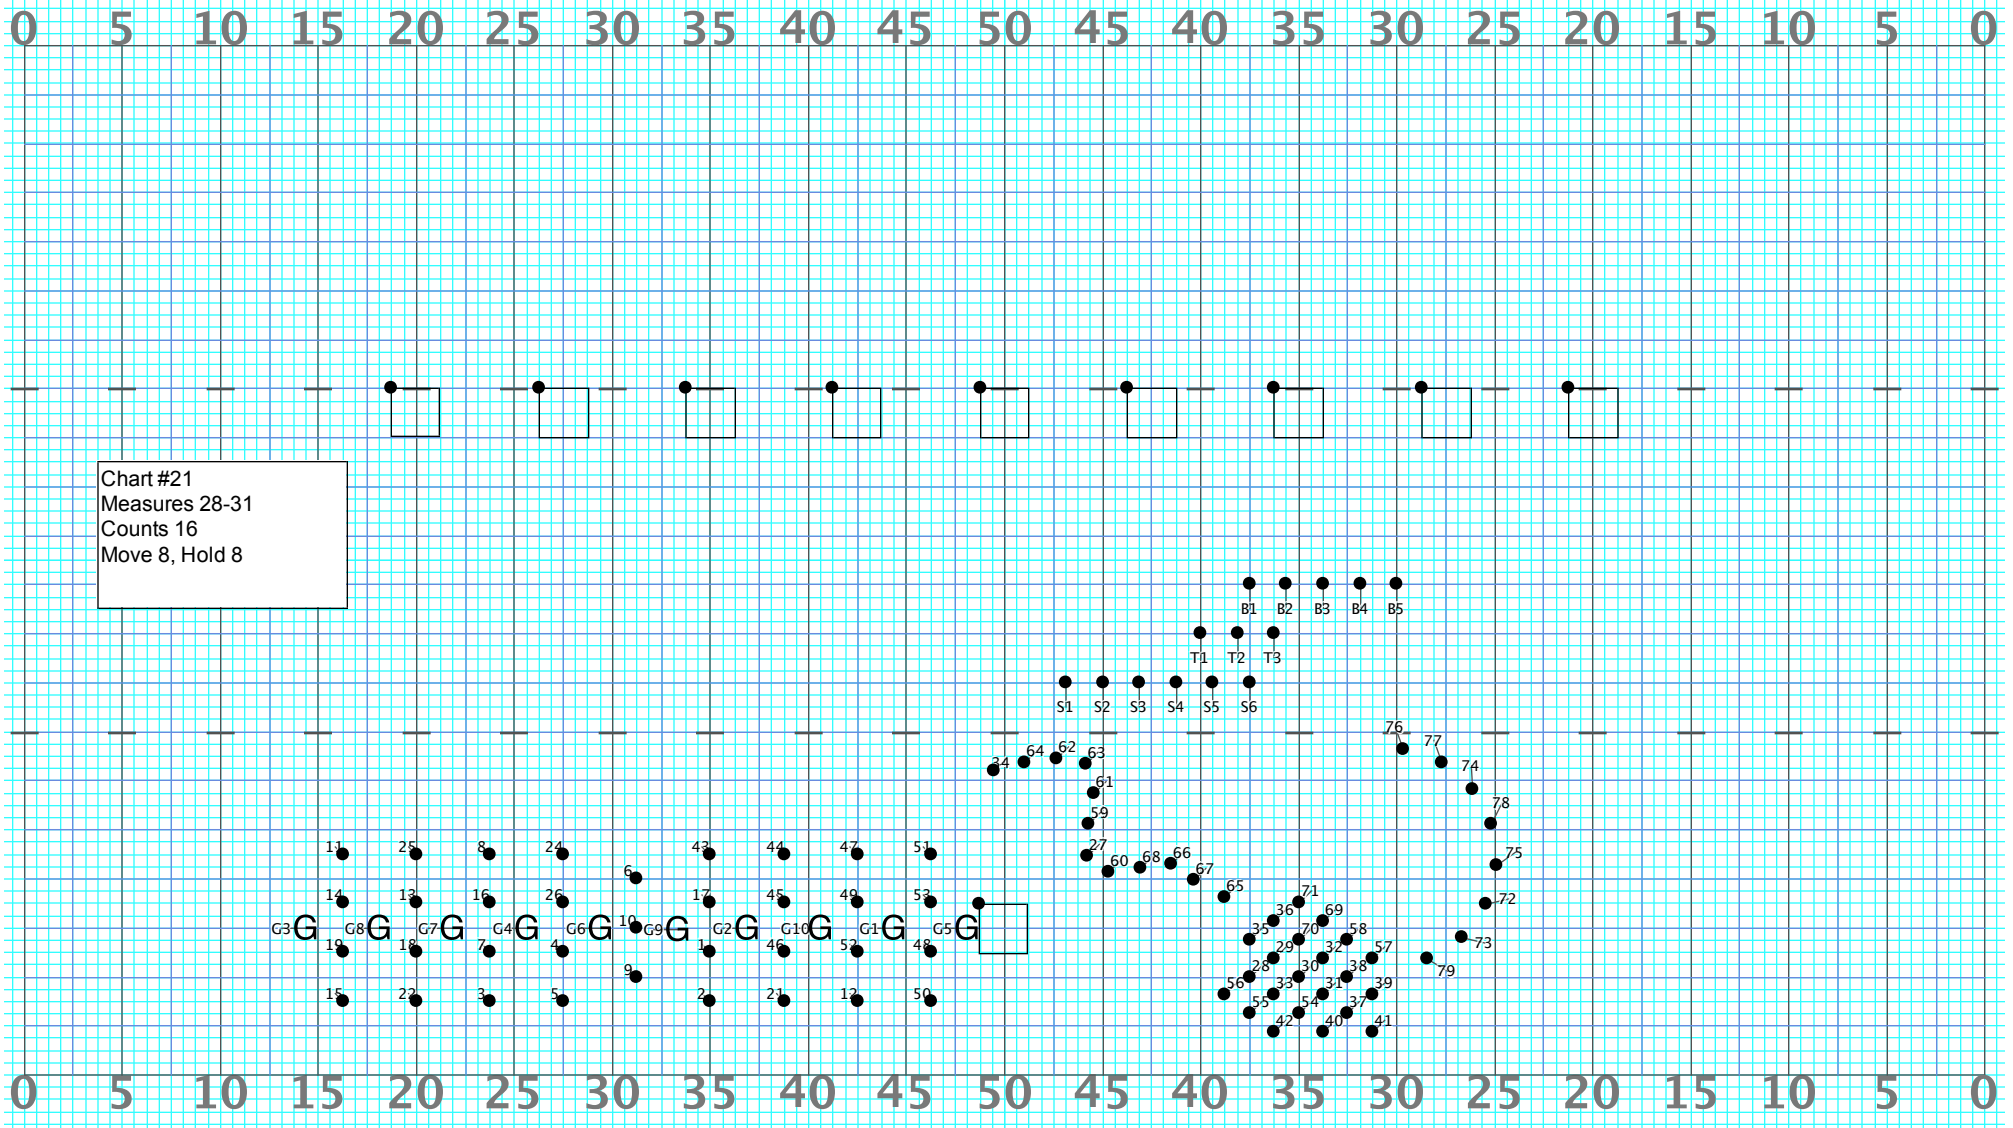

Director Viewpoint

Director Viewpoint

Chart #15
Measures 6-7
Counts 8
Guard move props 8
All but center circle hold
Center Circle (hold 4,
move 4)

Director Viewpoint

Director Viewpoint

Chart #20
Measures 24-27
Counts 16

Director Viewpoint

Director Viewpoint

Chart #22
Measure 32
Counts: 4

Director Viewpoint

Director Viewpoint

Chart #29
Measures 49-52
Counts: 16

Director Viewpoint

Director Viewpoint

Chart #31
Measures 57-60
Counts: 16

Director Viewpoint

Director Viewpoint