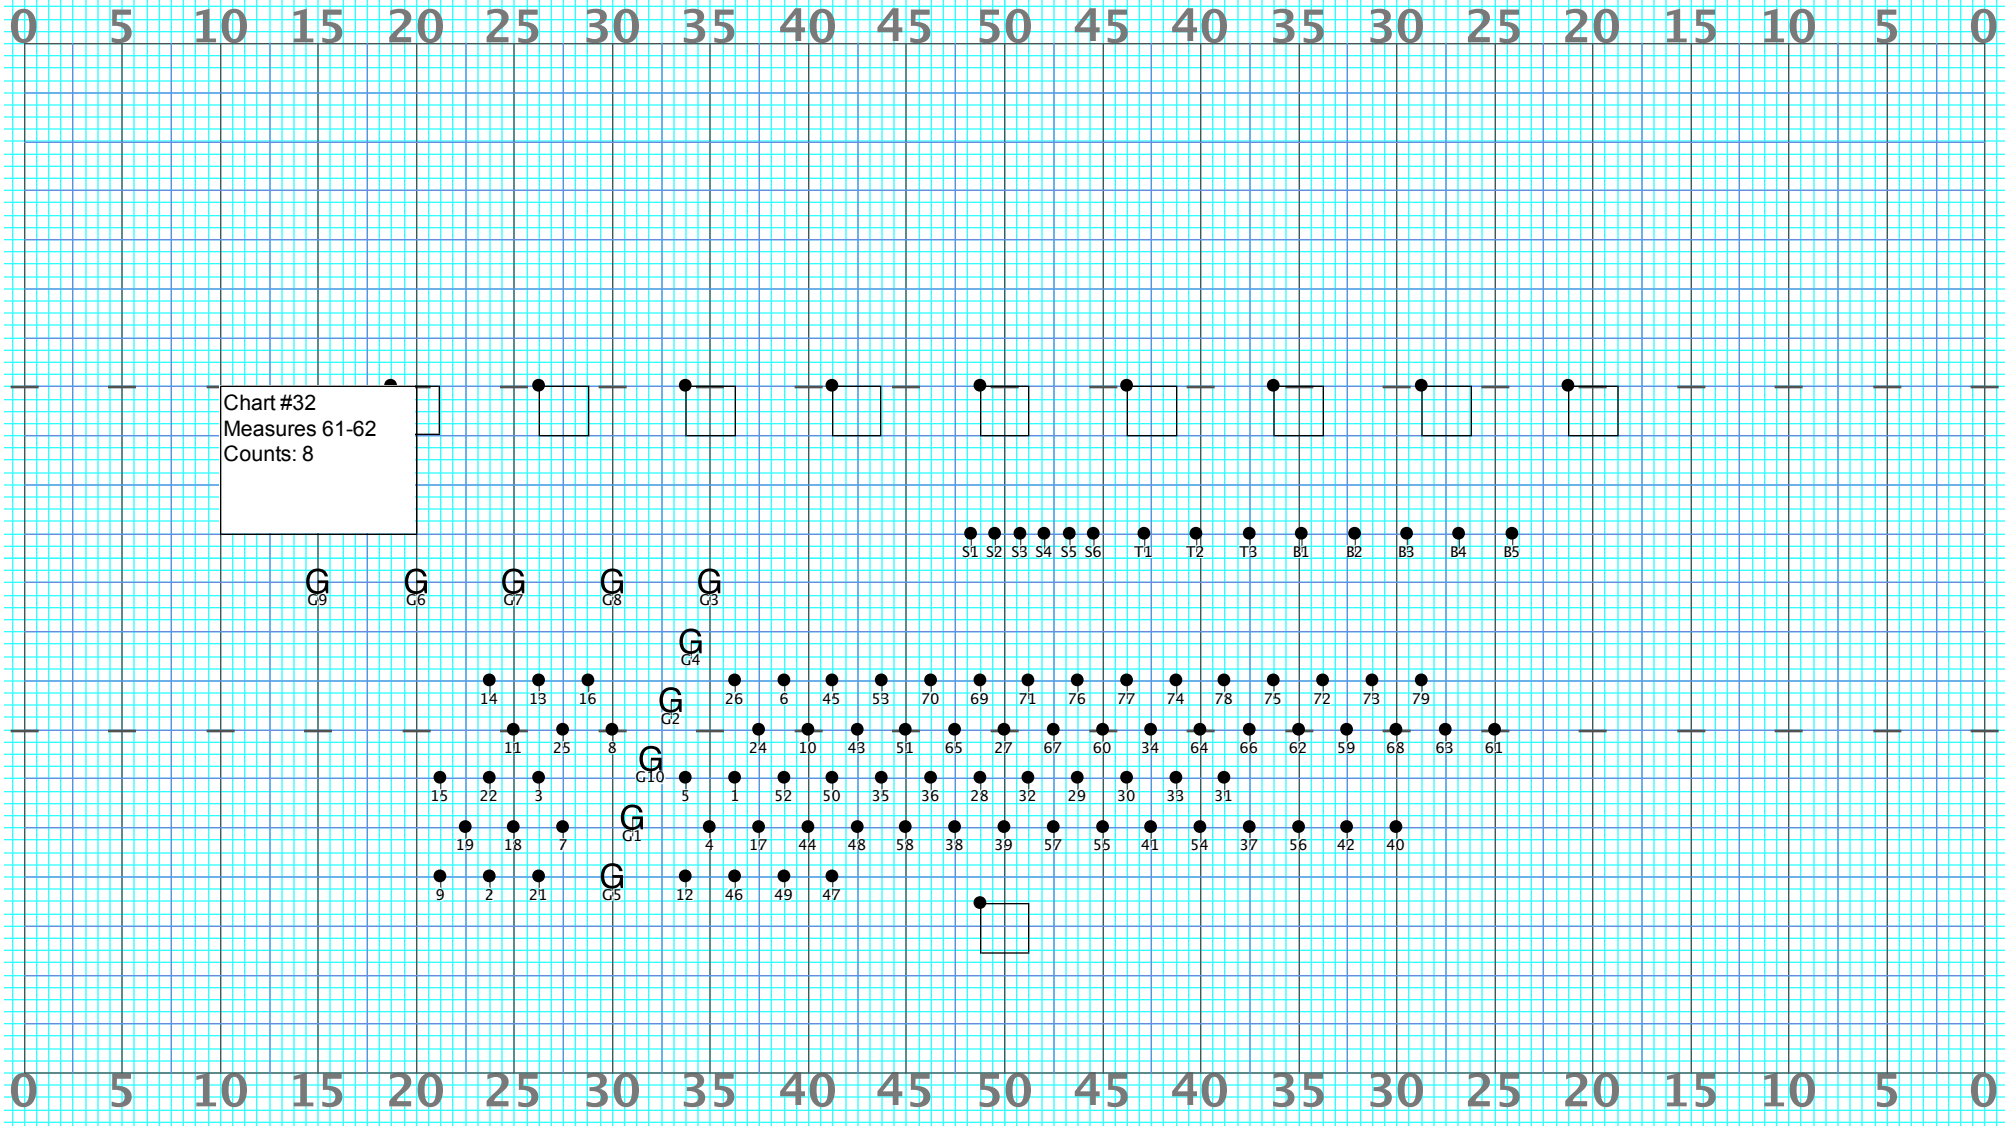

Director Viewpoint

Director Viewpoint

Chart #15
Measures 6-7
Counts 8
Guard move props 8
All but center circle hold
Center Circle (hold 4,
move 4)

Director Viewpoint

Director Viewpoint

Chart #20
Measures 24-27
Counts 16

Director Viewpoint

Director Viewpoint

Chart #22
Measure 32
Counts: 4

Director Viewpoint

Director Viewpoint

Chart #29
Measures 49-52
Counts: 16

Director Viewpoint

Director Viewpoint

Chart #31
Measures 57-60
Counts: 16

Director Viewpoint

Director Viewpoint