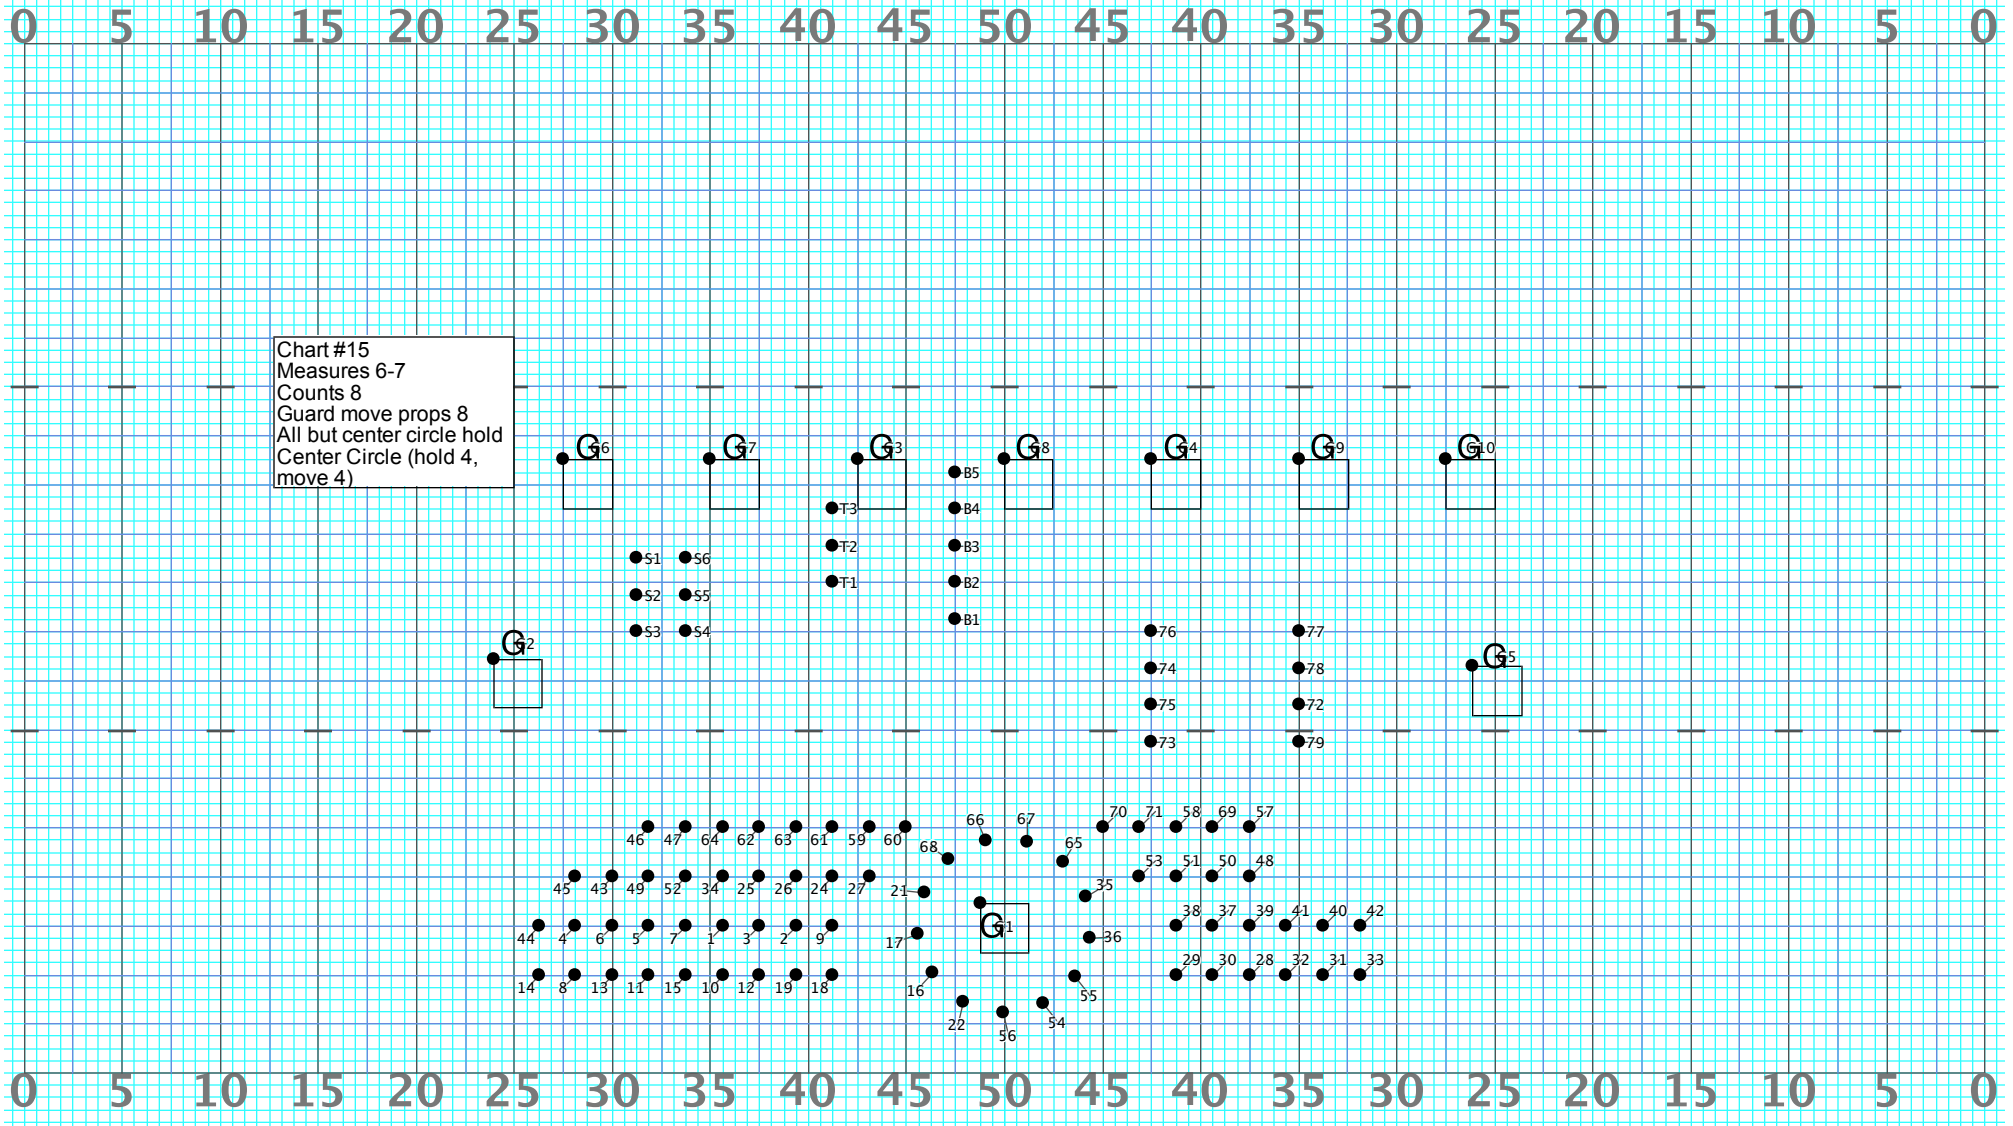

Director Viewpoint

Director Viewpoint

Chart #15
Measures 6-7
Counts 8
Guard move props 8
All but center circle hold
Center Circle (hold 4,
move 4)

Director Viewpoint

Director Viewpoint

Chart #20
Measures 24-27
Counts 16

Director Viewpoint

Director Viewpoint

Chart #22
Measure 32
Counts: 4

Director Viewpoint

Director Viewpoint

Chart #29
Measures 49-52
Counts: 16

Director Viewpoint

Director Viewpoint

Chart #31
Measures 57-60
Counts: 16

Director Viewpoint

Director Viewpoint