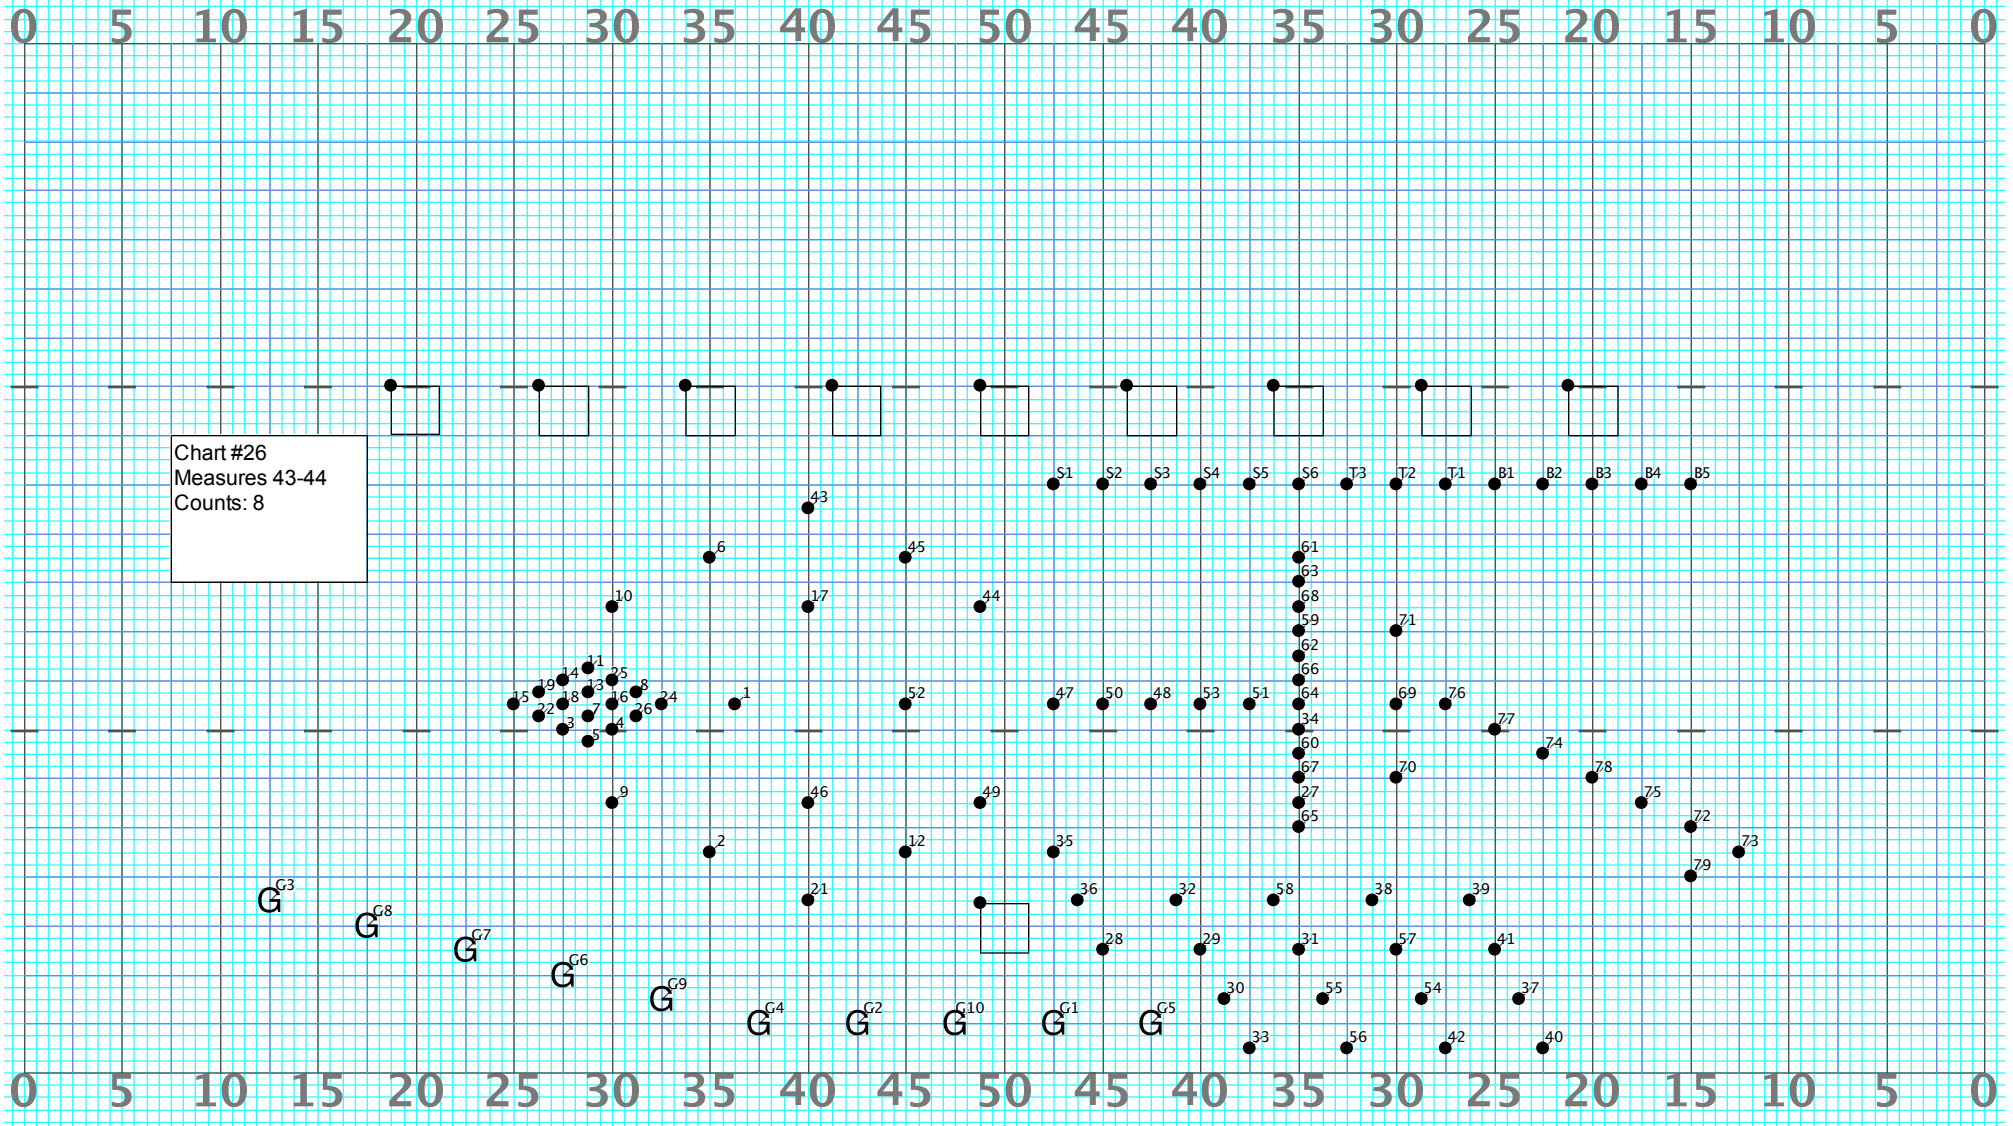

Director Viewpoint

Director Viewpoint

Chart #15
Measures 6-7
Counts 8
Guard move props 8
All but center circle hold
Center Circle (hold 4,
move 4)

Director Viewpoint

Director Viewpoint

Chart #20
Measures 24-27
Counts 16

Director Viewpoint

Director Viewpoint

Chart #22
Measure 32
Counts: 4

Director Viewpoint

Director Viewpoint

Chart #29
Measures 49-52
Counts: 16

Director Viewpoint

Director Viewpoint

Chart #31
Measures 57-60
Counts: 16

Director Viewpoint

Director Viewpoint