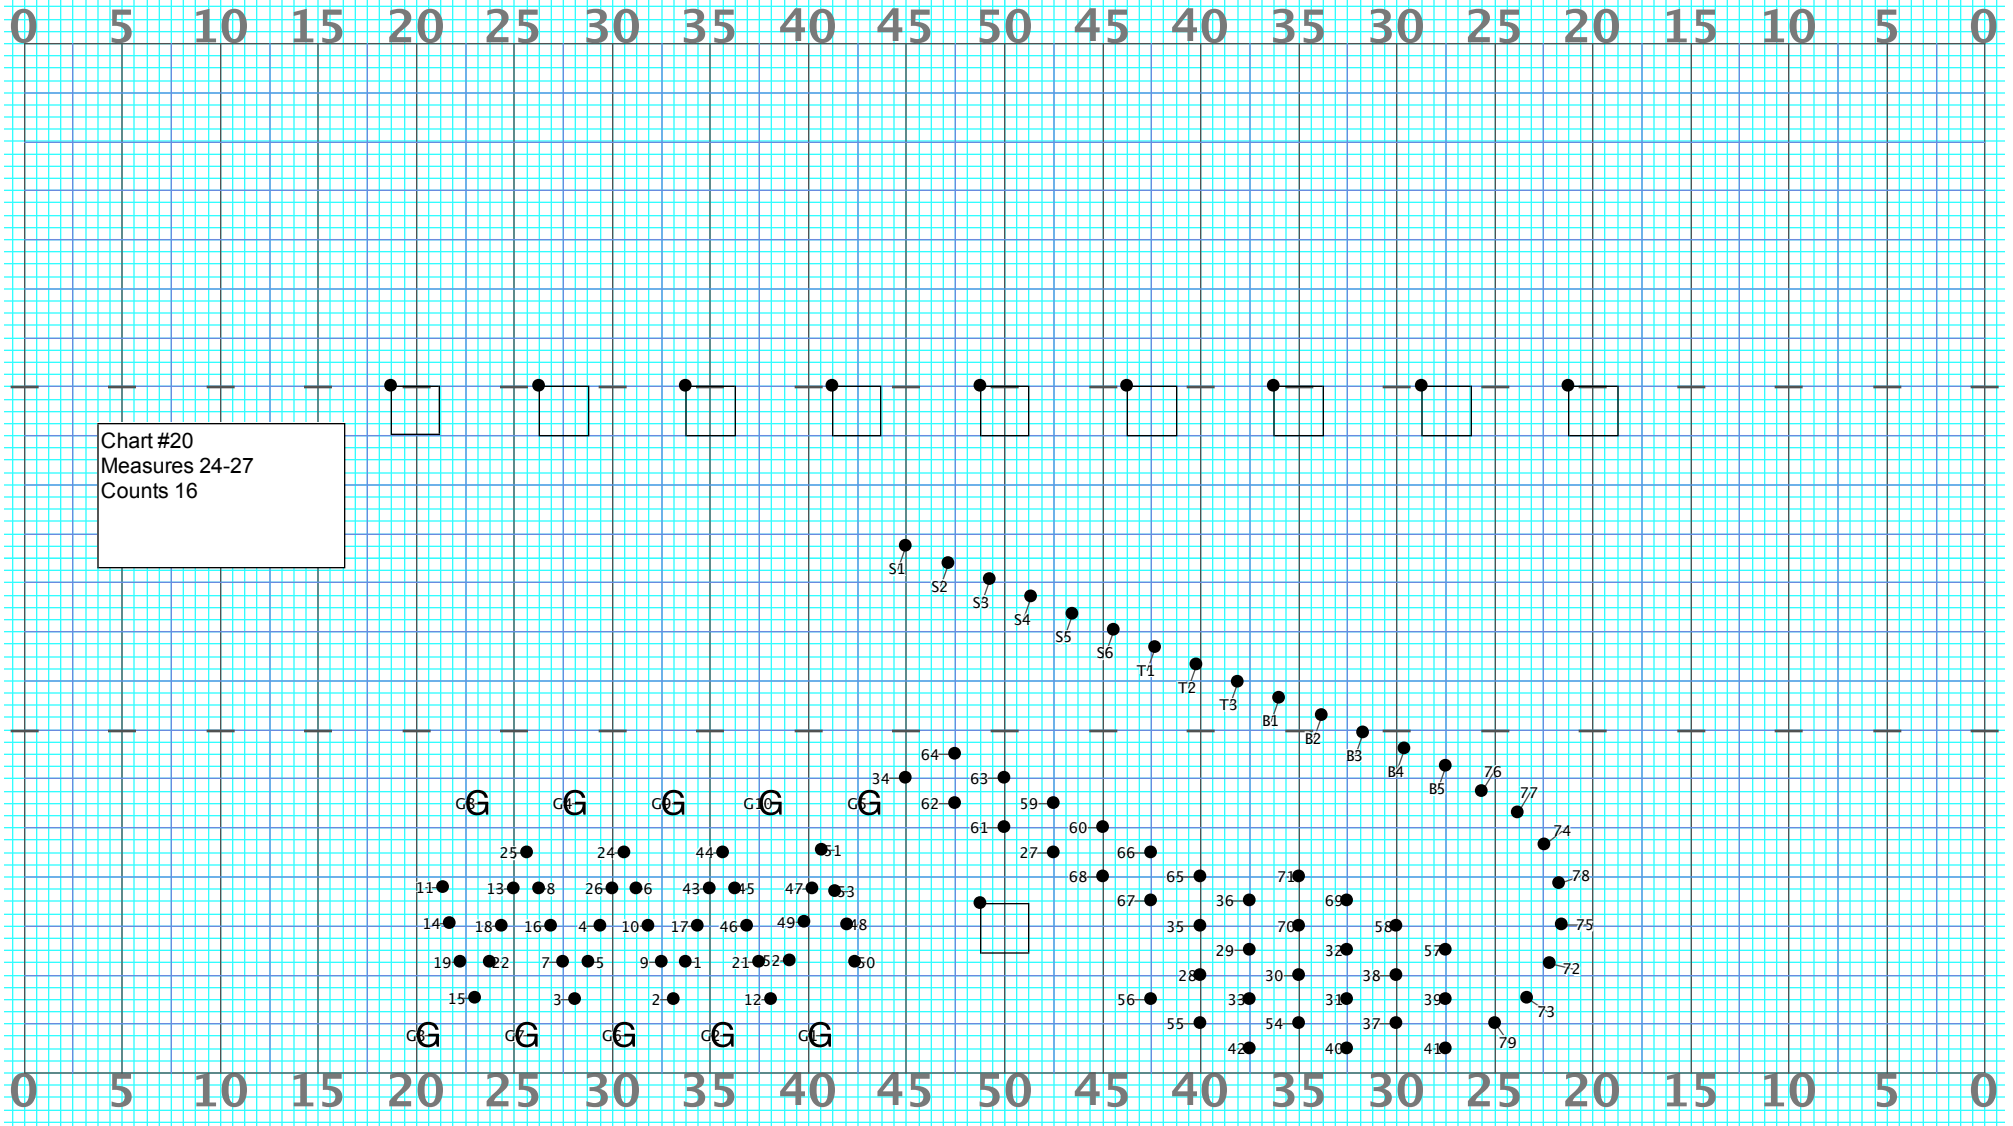

Director Viewpoint

Director Viewpoint

Chart #15
Measures 6-7
Counts 8
Guard move props 8
All but center circle hold
Center Circle (hold 4,
move 4)

Director Viewpoint

Director Viewpoint

Chart #20
Measures 24-27
Counts 16

Director Viewpoint

Director Viewpoint

Chart #22
Measure 32
Counts: 4

Director Viewpoint

Director Viewpoint

Chart #29
Measures 49-52
Counts: 16

Director Viewpoint

Director Viewpoint

Chart #31
Measures 57-60
Counts: 16

Director Viewpoint

Director Viewpoint