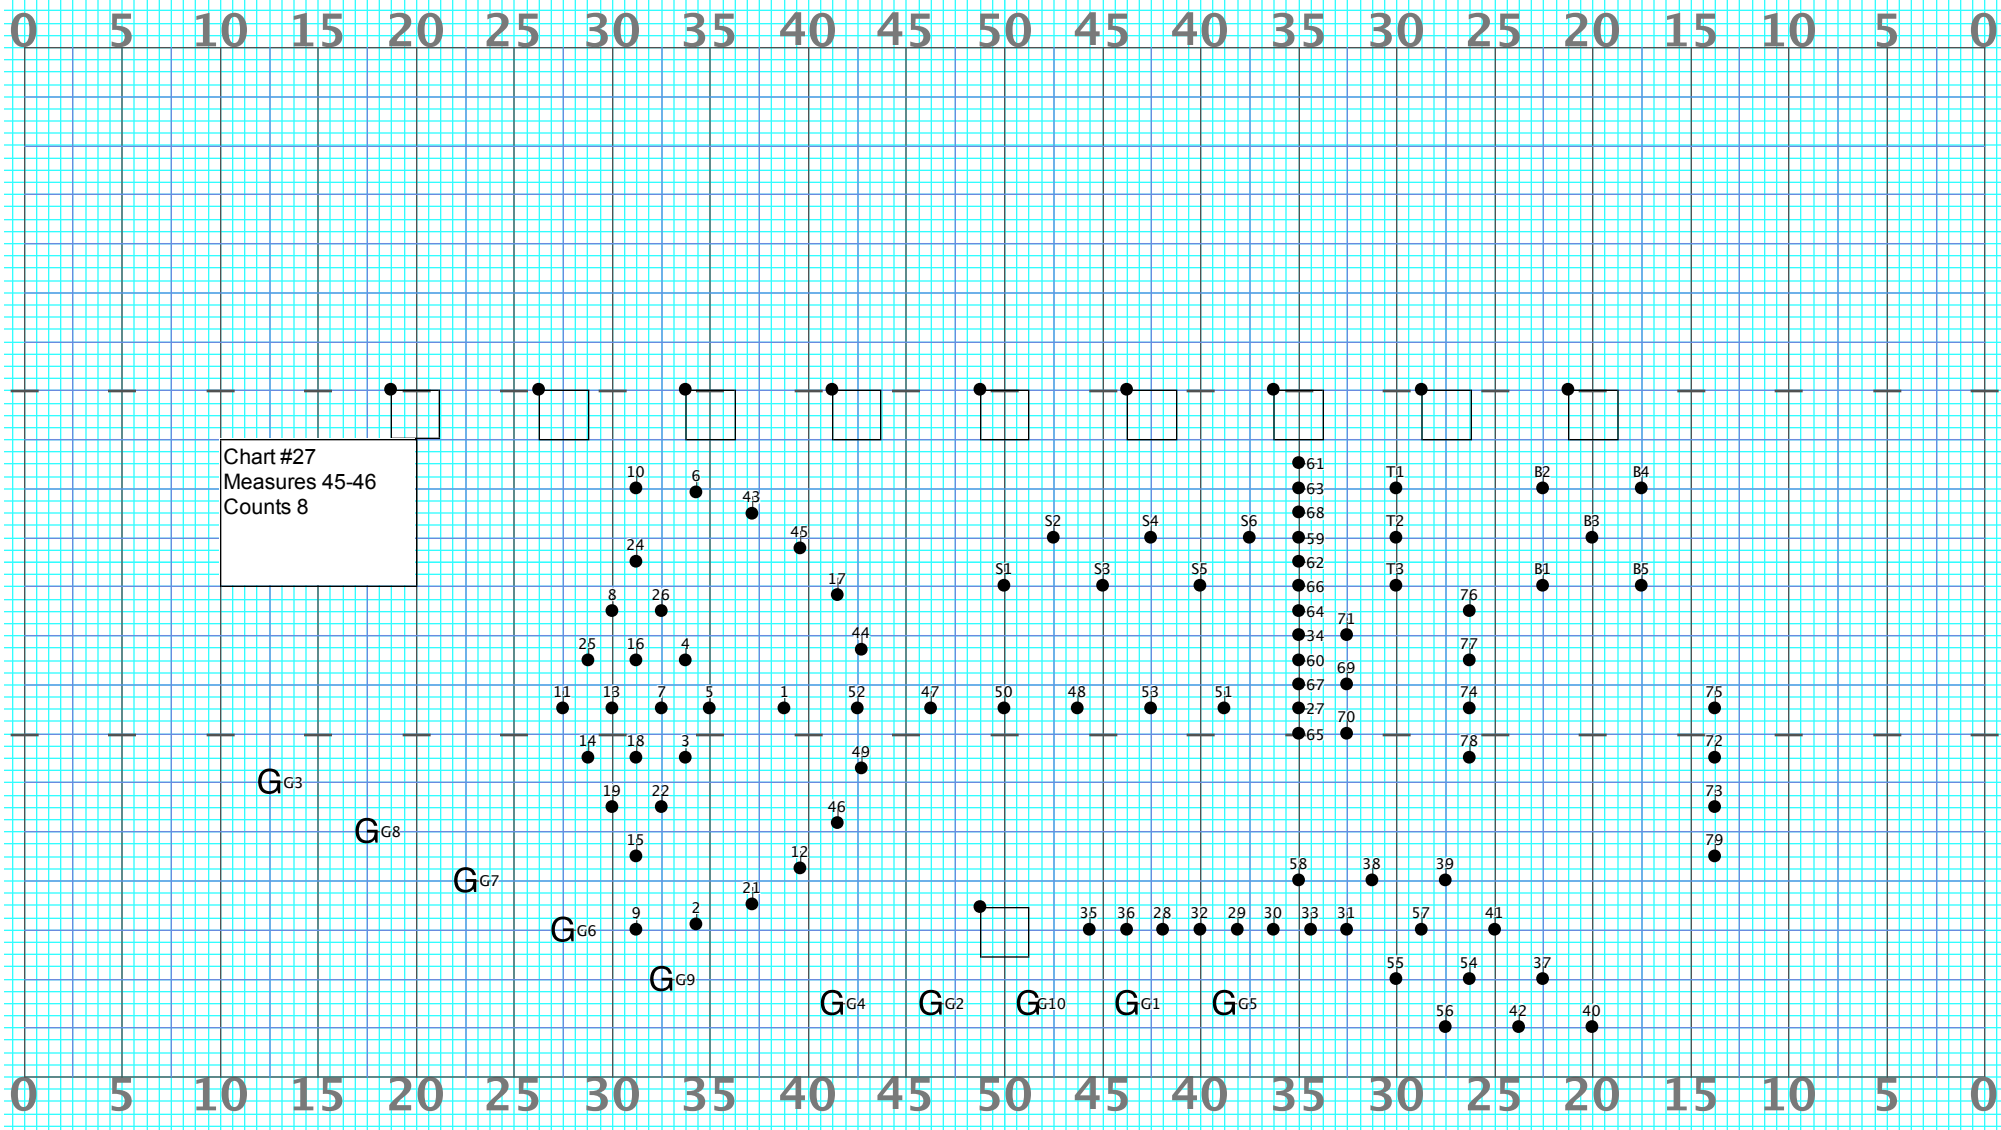

Director Viewpoint

Director Viewpoint

Chart #15
Measures 6-7
Counts 8
Guard move props 8
All but center circle hold
Center Circle (hold 4,
move 4)

Director Viewpoint

Director Viewpoint

Chart #20
Measures 24-27
Counts 16

Director Viewpoint

Director Viewpoint

Chart #22
Measure 32
Counts: 4

Director Viewpoint

Director Viewpoint

Chart #29
Measures 49-52
Counts: 16

Director Viewpoint

Director Viewpoint

Chart #31
Measures 57-60
Counts: 16

Director Viewpoint

Director Viewpoint