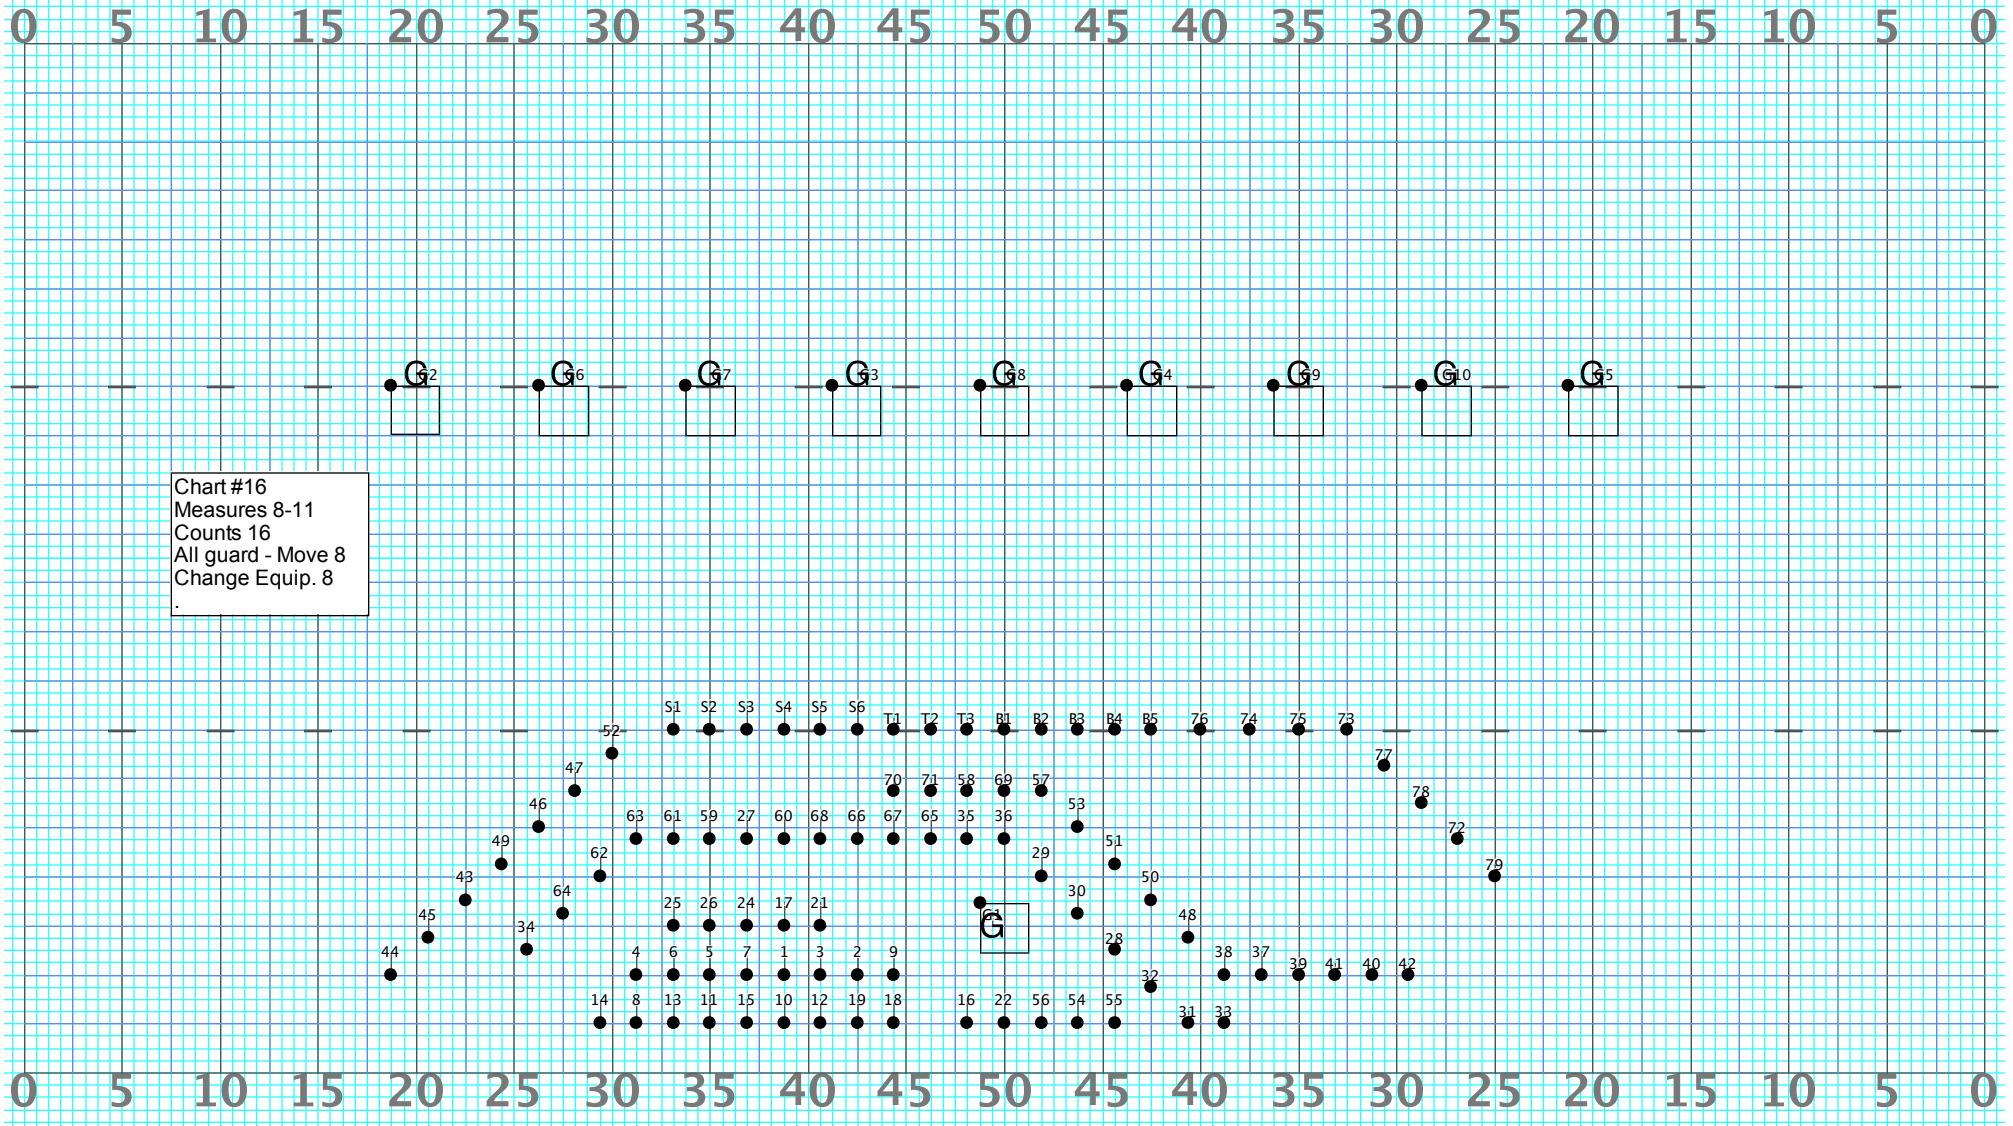

Director Viewpoint

Director Viewpoint

Chart #15
Measures 6-7
Counts 8
Guard move props 8
All but center circle hold
Center Circle (hold 4,
move 4)

Director Viewpoint

Director Viewpoint

Chart #20
Measures 24-27
Counts 16

Director Viewpoint

Director Viewpoint

Chart #22
Measure 32
Counts: 4

Director Viewpoint

Director Viewpoint

Chart #29
Measures 49-52
Counts: 16

Director Viewpoint

Director Viewpoint

Chart #31
Measures 57-60
Counts: 16

Director Viewpoint

Director Viewpoint