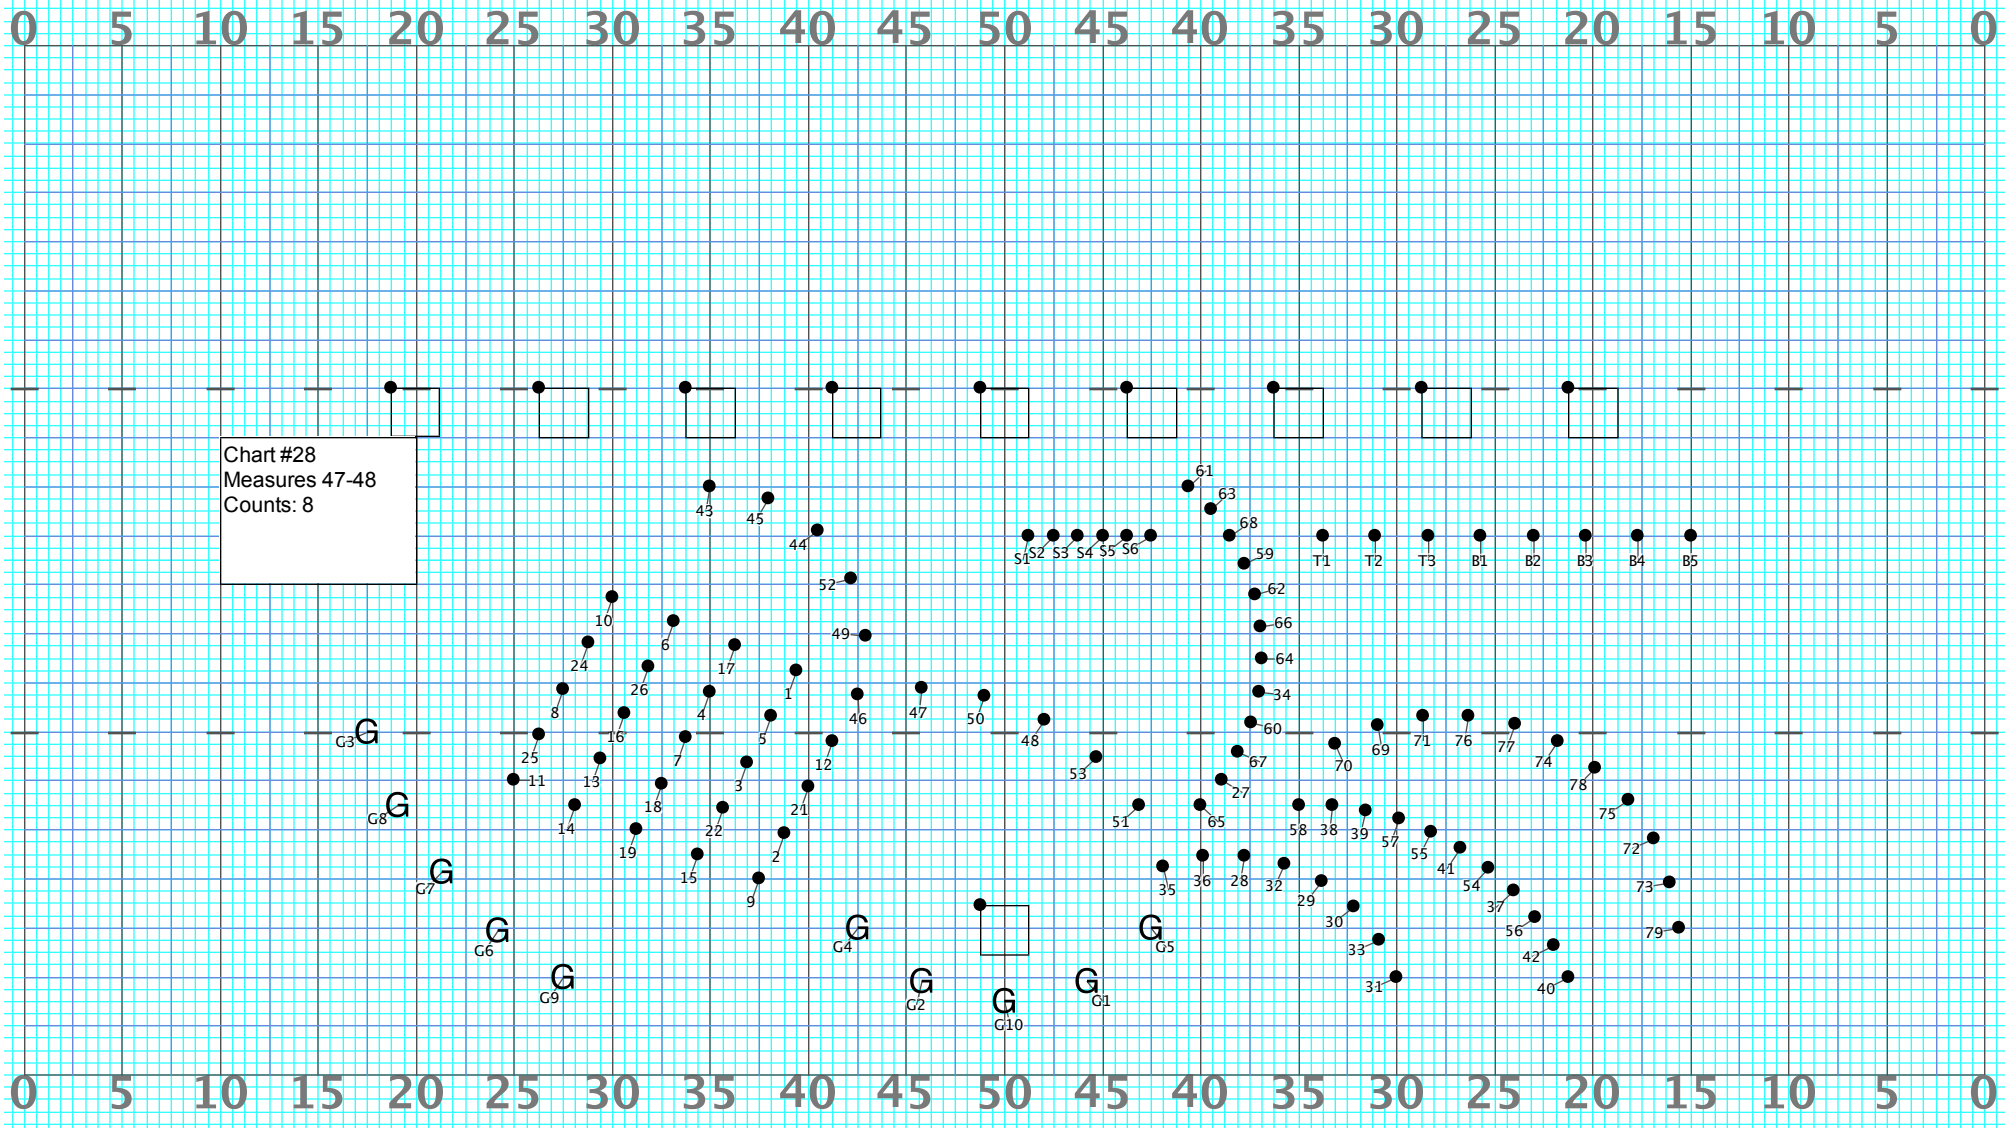

Director Viewpoint

Director Viewpoint

Chart #15
Measures 6-7
Counts 8
Guard move props 8
All but center circle hold
Center Circle (hold 4,
move 4)

Director Viewpoint

Director Viewpoint

Chart #20
Measures 24-27
Counts 16

Director Viewpoint

Director Viewpoint

Chart #22
Measure 32
Counts: 4

Director Viewpoint

Director Viewpoint

Chart #29
Measures 49-52
Counts: 16

Director Viewpoint

Director Viewpoint

Chart #31
Measures 57-60
Counts: 16

Director Viewpoint

Director Viewpoint