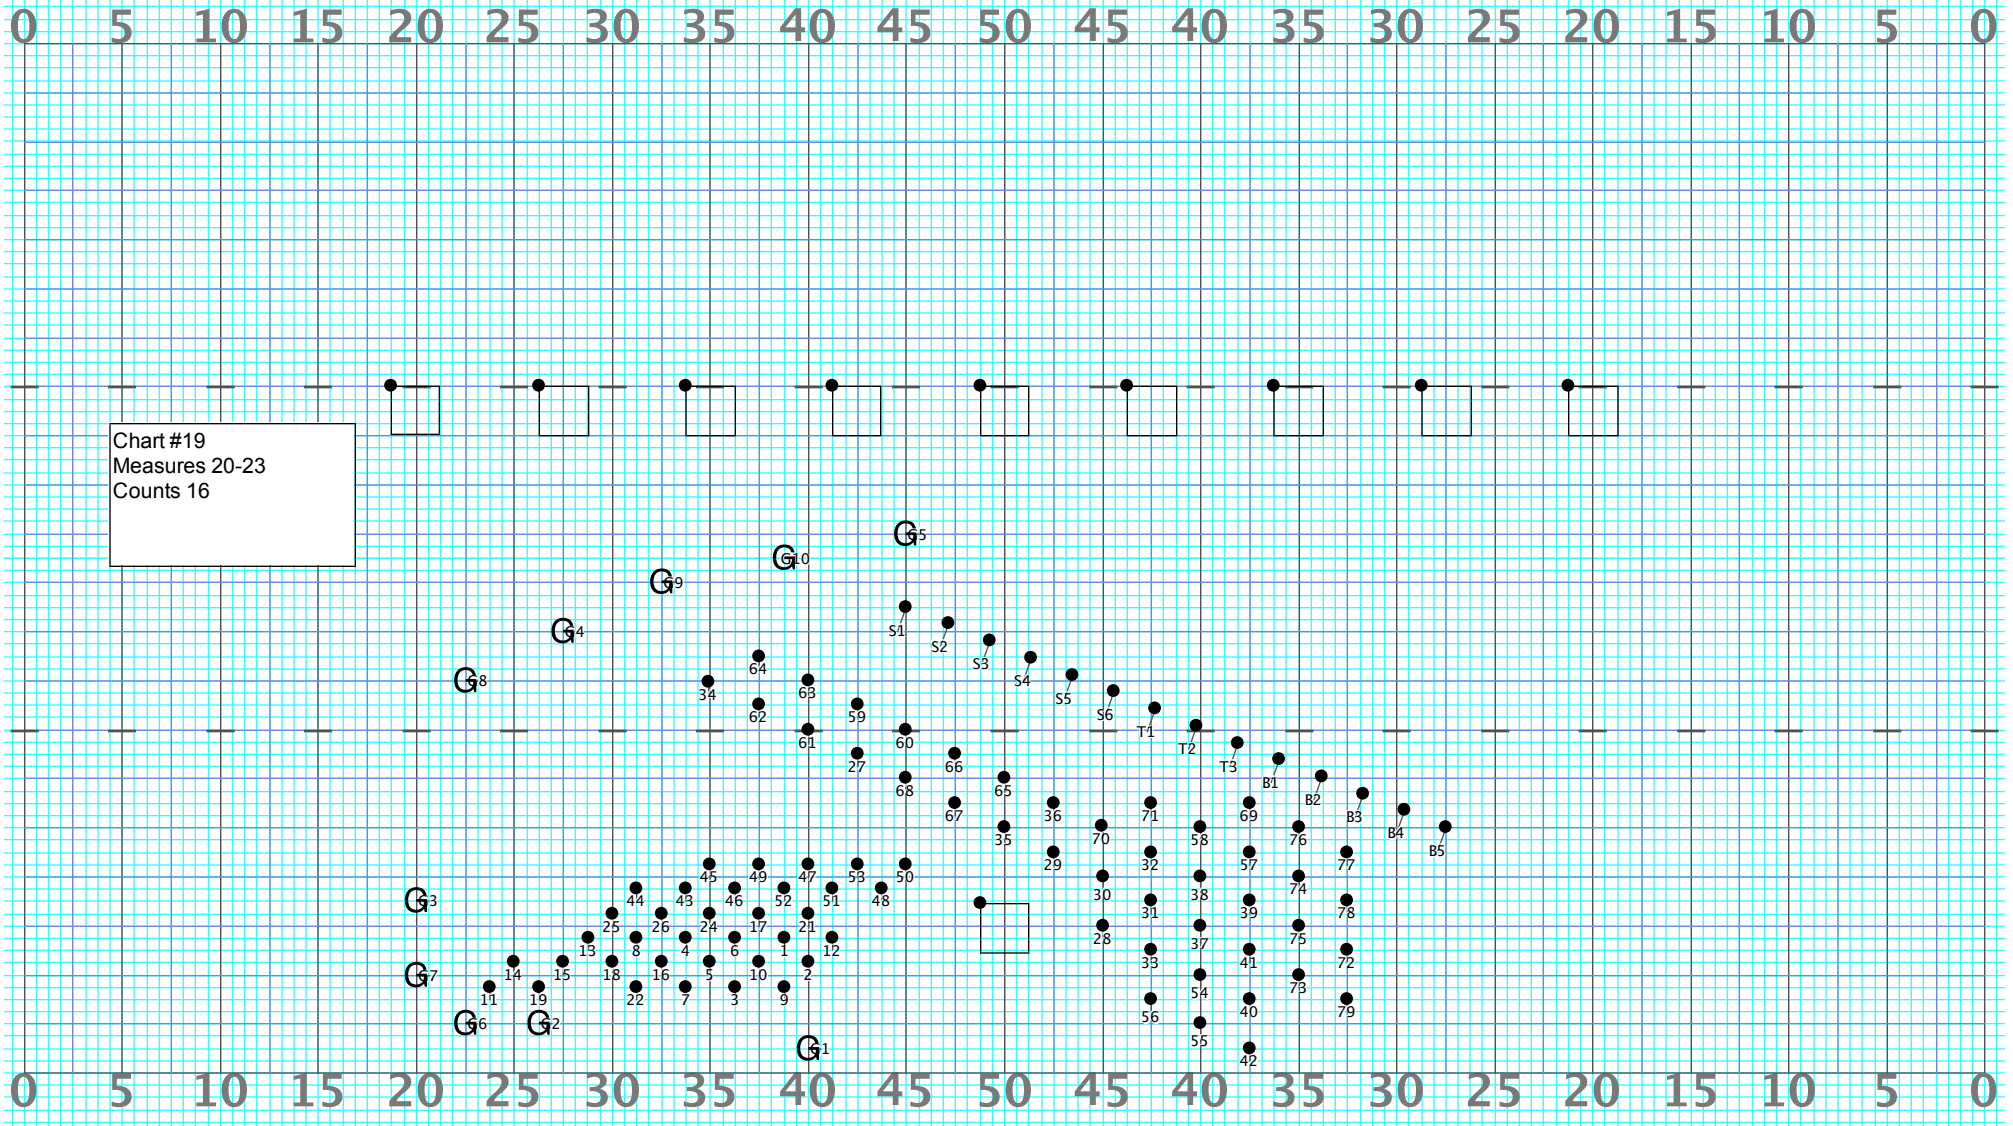

Director Viewpoint

Director Viewpoint

Chart #15
Measures 6-7
Counts 8
Guard move props 8
All but center circle hold
Center Circle (hold 4,
move 4)

Director Viewpoint

Director Viewpoint

Chart #20
Measures 24-27
Counts 16

Director Viewpoint

Director Viewpoint

Chart #22
Measure 32
Counts: 4

Director Viewpoint

Director Viewpoint

Chart #29
Measures 49-52
Counts: 16

Director Viewpoint

Director Viewpoint

Chart #31
Measures 57-60
Counts: 16

Director Viewpoint

Director Viewpoint