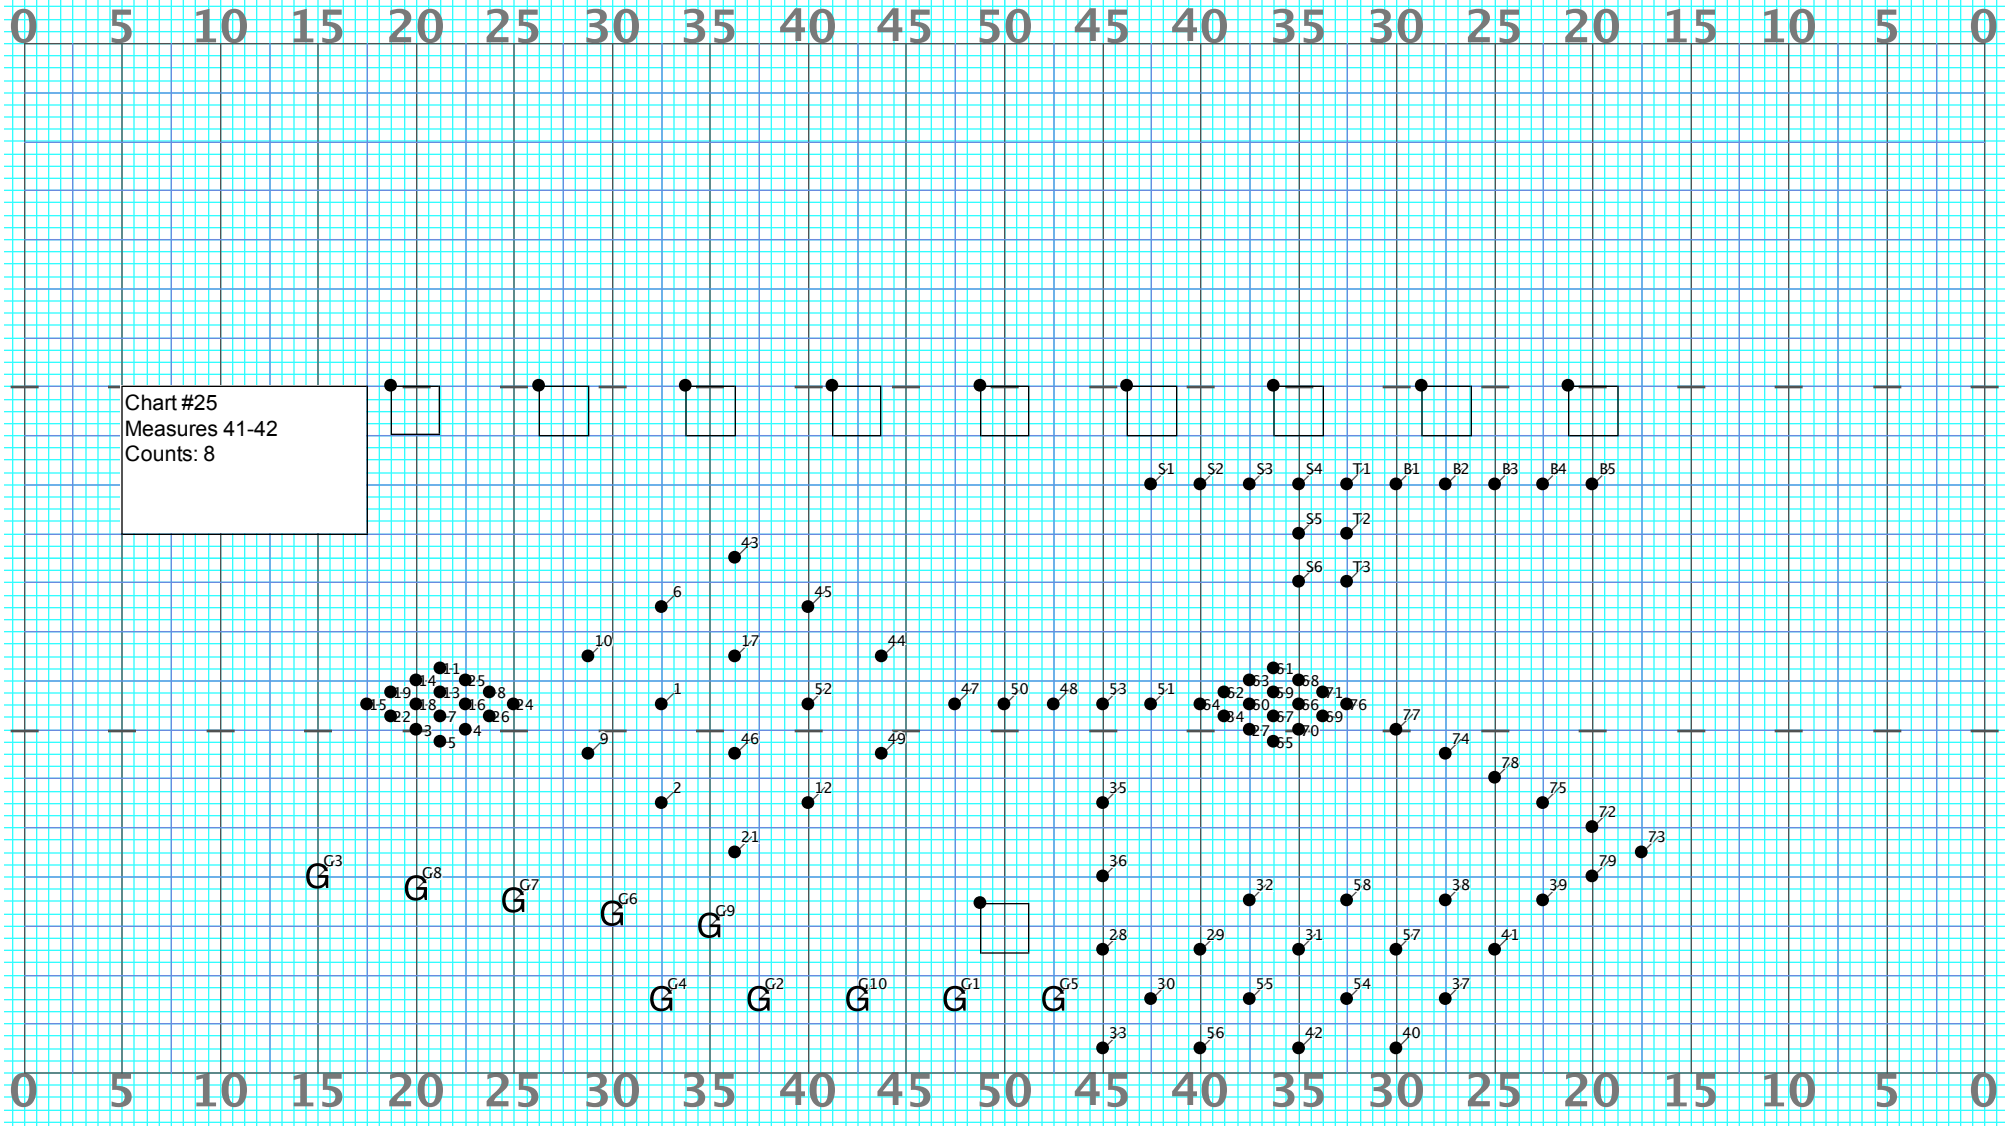

Director Viewpoint

Director Viewpoint

Chart #15
Measures 6-7
Counts 8
Guard move props 8
All but center circle hold
Center Circle (hold 4,
move 4)

Director Viewpoint

Director Viewpoint

Chart #20
Measures 24-27
Counts 16

Director Viewpoint

Director Viewpoint

Chart #22
Measure 32
Counts: 4

Director Viewpoint

Director Viewpoint

Chart #29
Measures 49-52
Counts: 16

Director Viewpoint

Director Viewpoint

Chart #31
Measures 57-60
Counts: 16

Director Viewpoint

Director Viewpoint