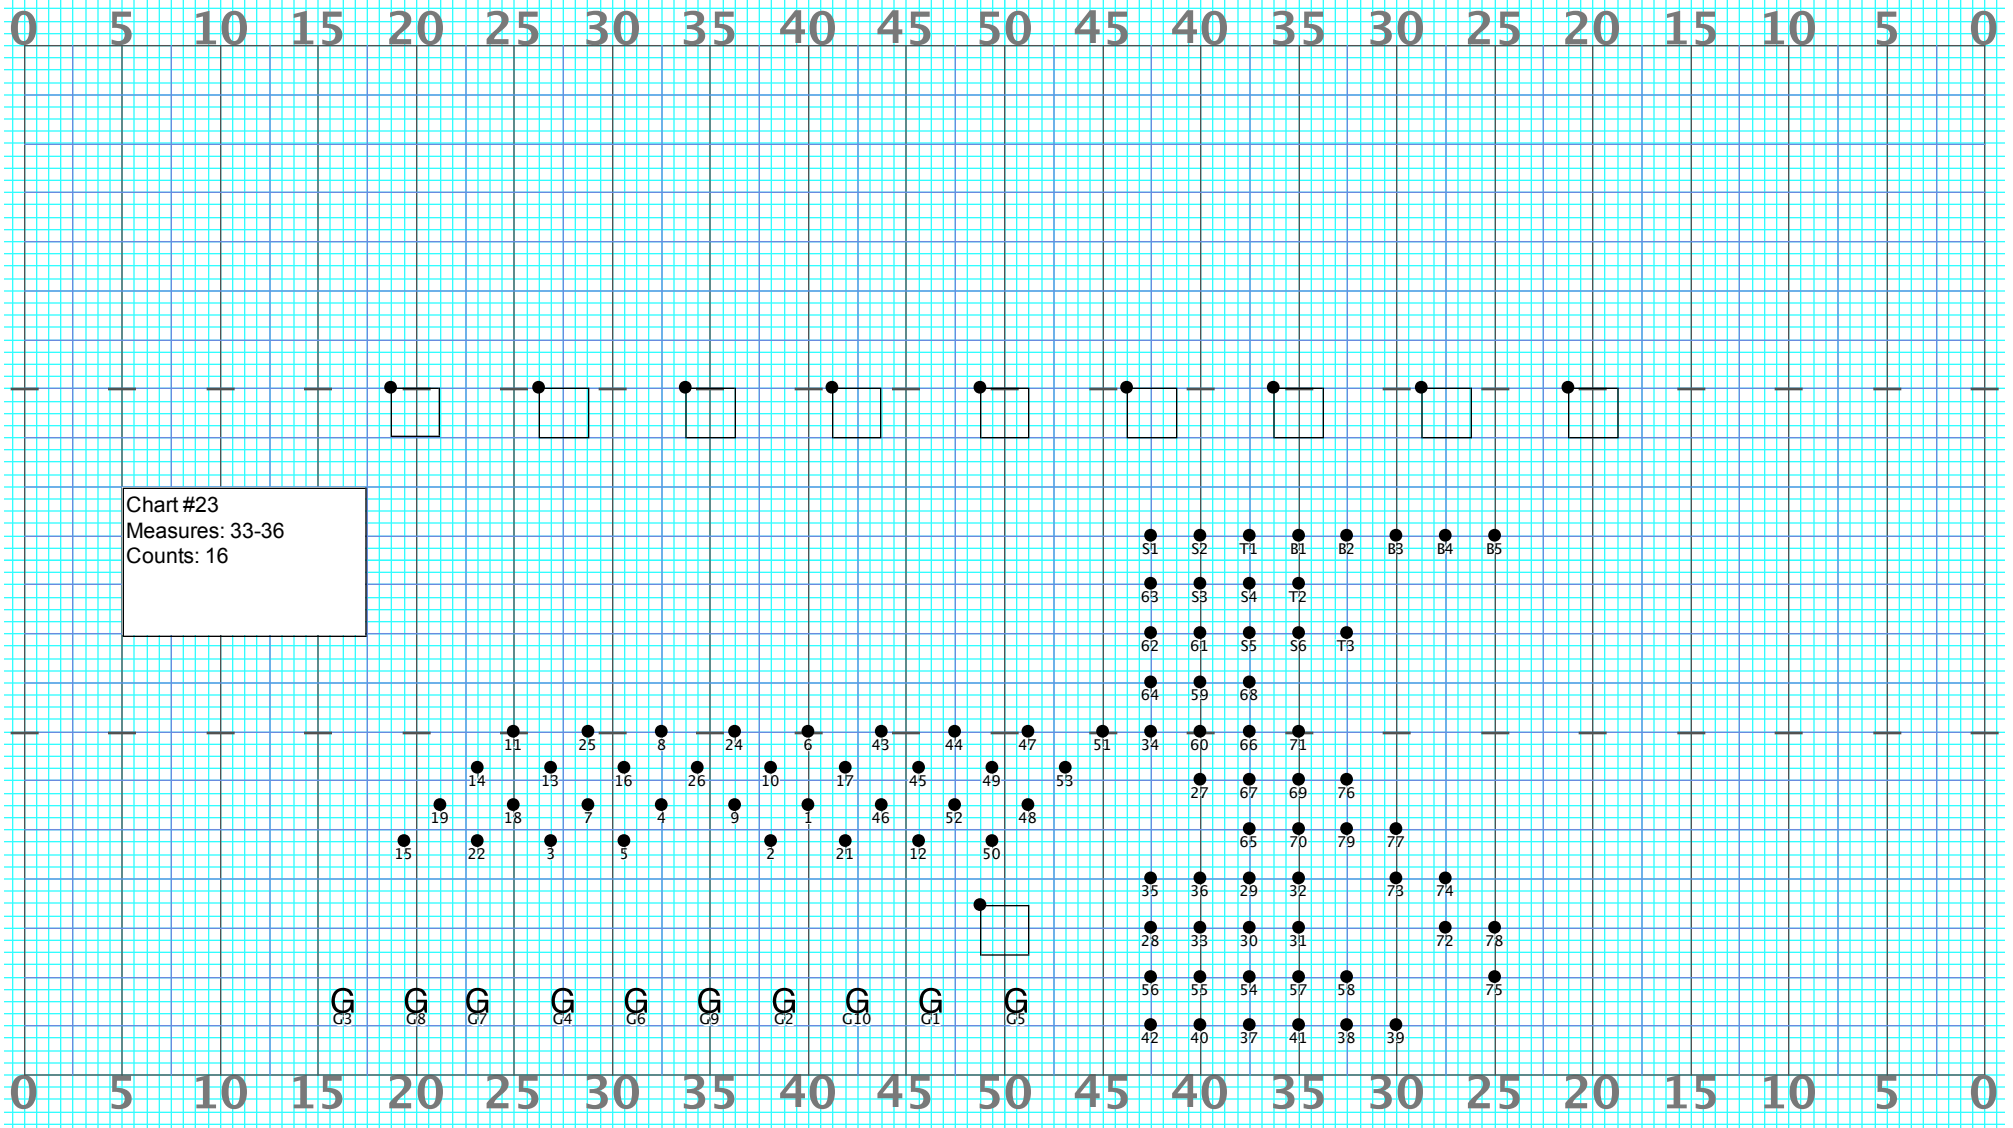

Director Viewpoint

Director Viewpoint

Chart #15
Measures 6-7
Counts 8
Guard move props 8
All but center circle hold
Center Circle (hold 4,
move 4)

Director Viewpoint

Director Viewpoint

Chart #20
Measures 24-27
Counts 16

Director Viewpoint

Director Viewpoint

Chart #22
Measure 32
Counts: 4

Director Viewpoint

Director Viewpoint

Chart #29
Measures 49-52
Counts: 16

Director Viewpoint

Director Viewpoint

Chart #31
Measures 57-60
Counts: 16

Director Viewpoint

Director Viewpoint