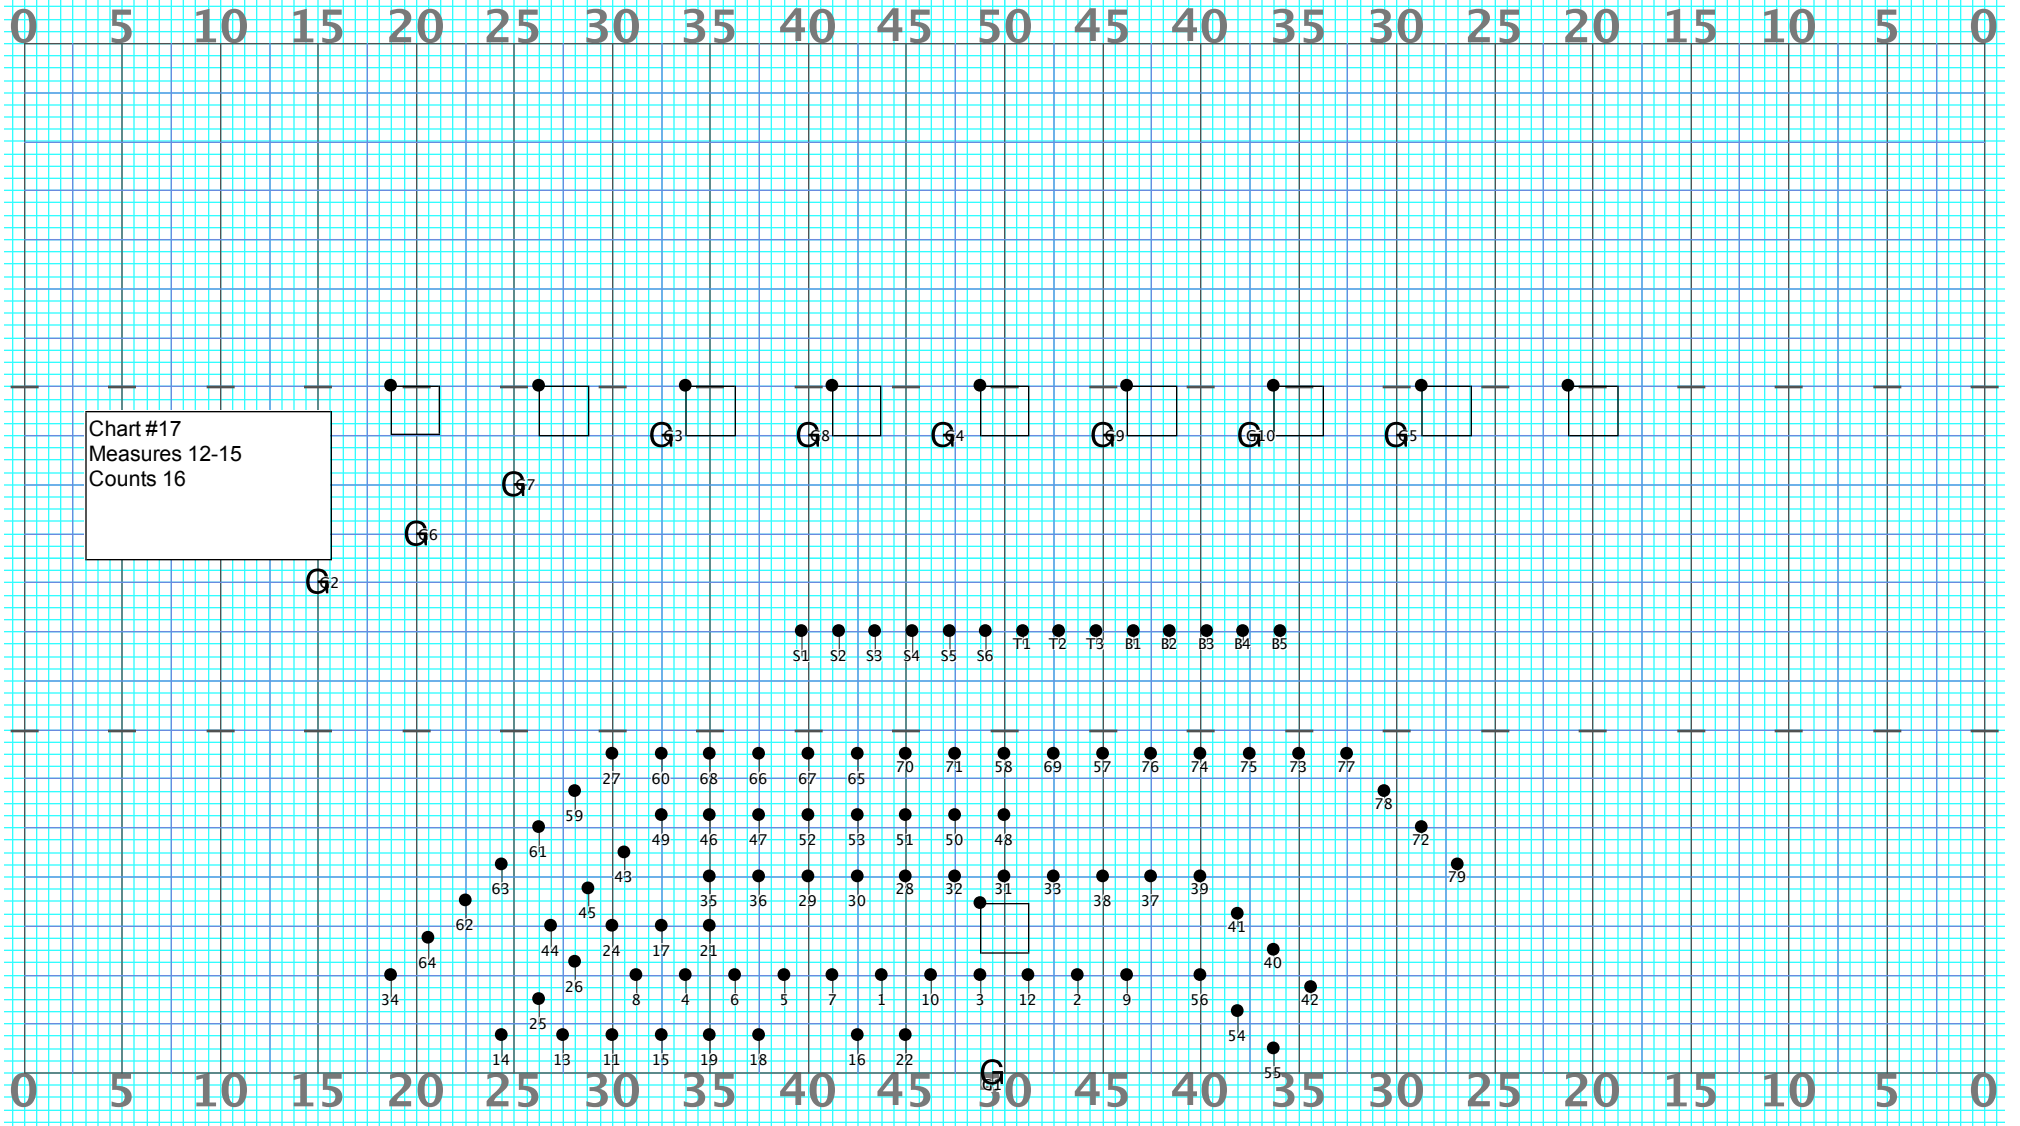

Director Viewpoint

Director Viewpoint

Chart #15
Measures 6-7
Counts 8
Guard move props 8
All but center circle hold
Center Circle (hold 4,
move 4)

Director Viewpoint

Director Viewpoint

Chart #20
Measures 24-27
Counts 16

Director Viewpoint

Director Viewpoint

Chart #22
Measure 32
Counts: 4

Director Viewpoint

Director Viewpoint

Chart #29
Measures 49-52
Counts: 16

Director Viewpoint

Director Viewpoint

Chart #31
Measures 57-60
Counts: 16

Director Viewpoint

Director Viewpoint