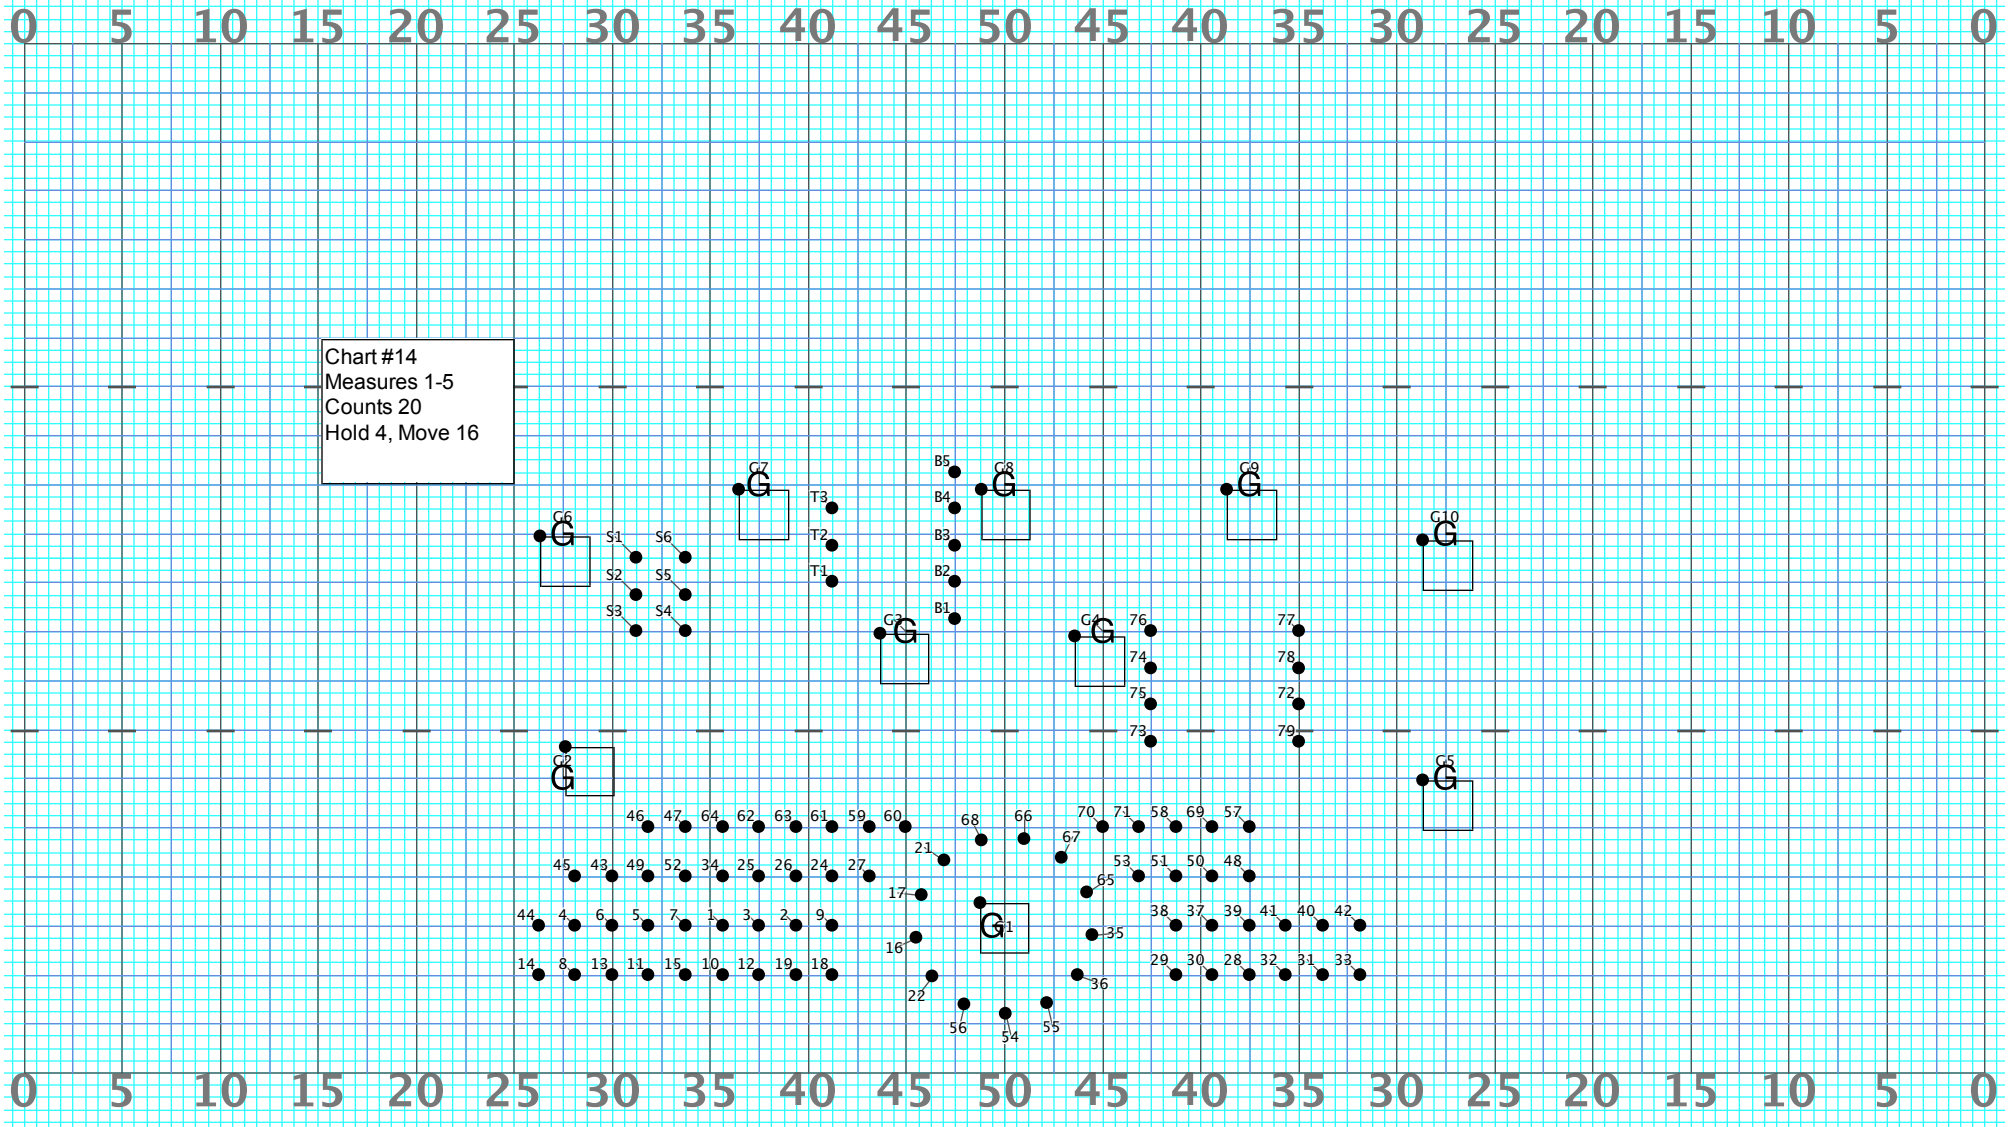

Director Viewpoint

Director Viewpoint

Chart #15
Measures 6-7
Counts 8
Guard move props 8
All but center circle hold
Center Circle (hold 4,
move 4)

Director Viewpoint

Director Viewpoint

Chart #20
Measures 24-27
Counts 16

Director Viewpoint

Director Viewpoint

Chart #22
Measure 32
Counts: 4

Director Viewpoint

Director Viewpoint

Chart #29
Measures 49-52
Counts: 16

Director Viewpoint

Director Viewpoint

Chart #31
Measures 57-60
Counts: 16

Director Viewpoint

Director Viewpoint