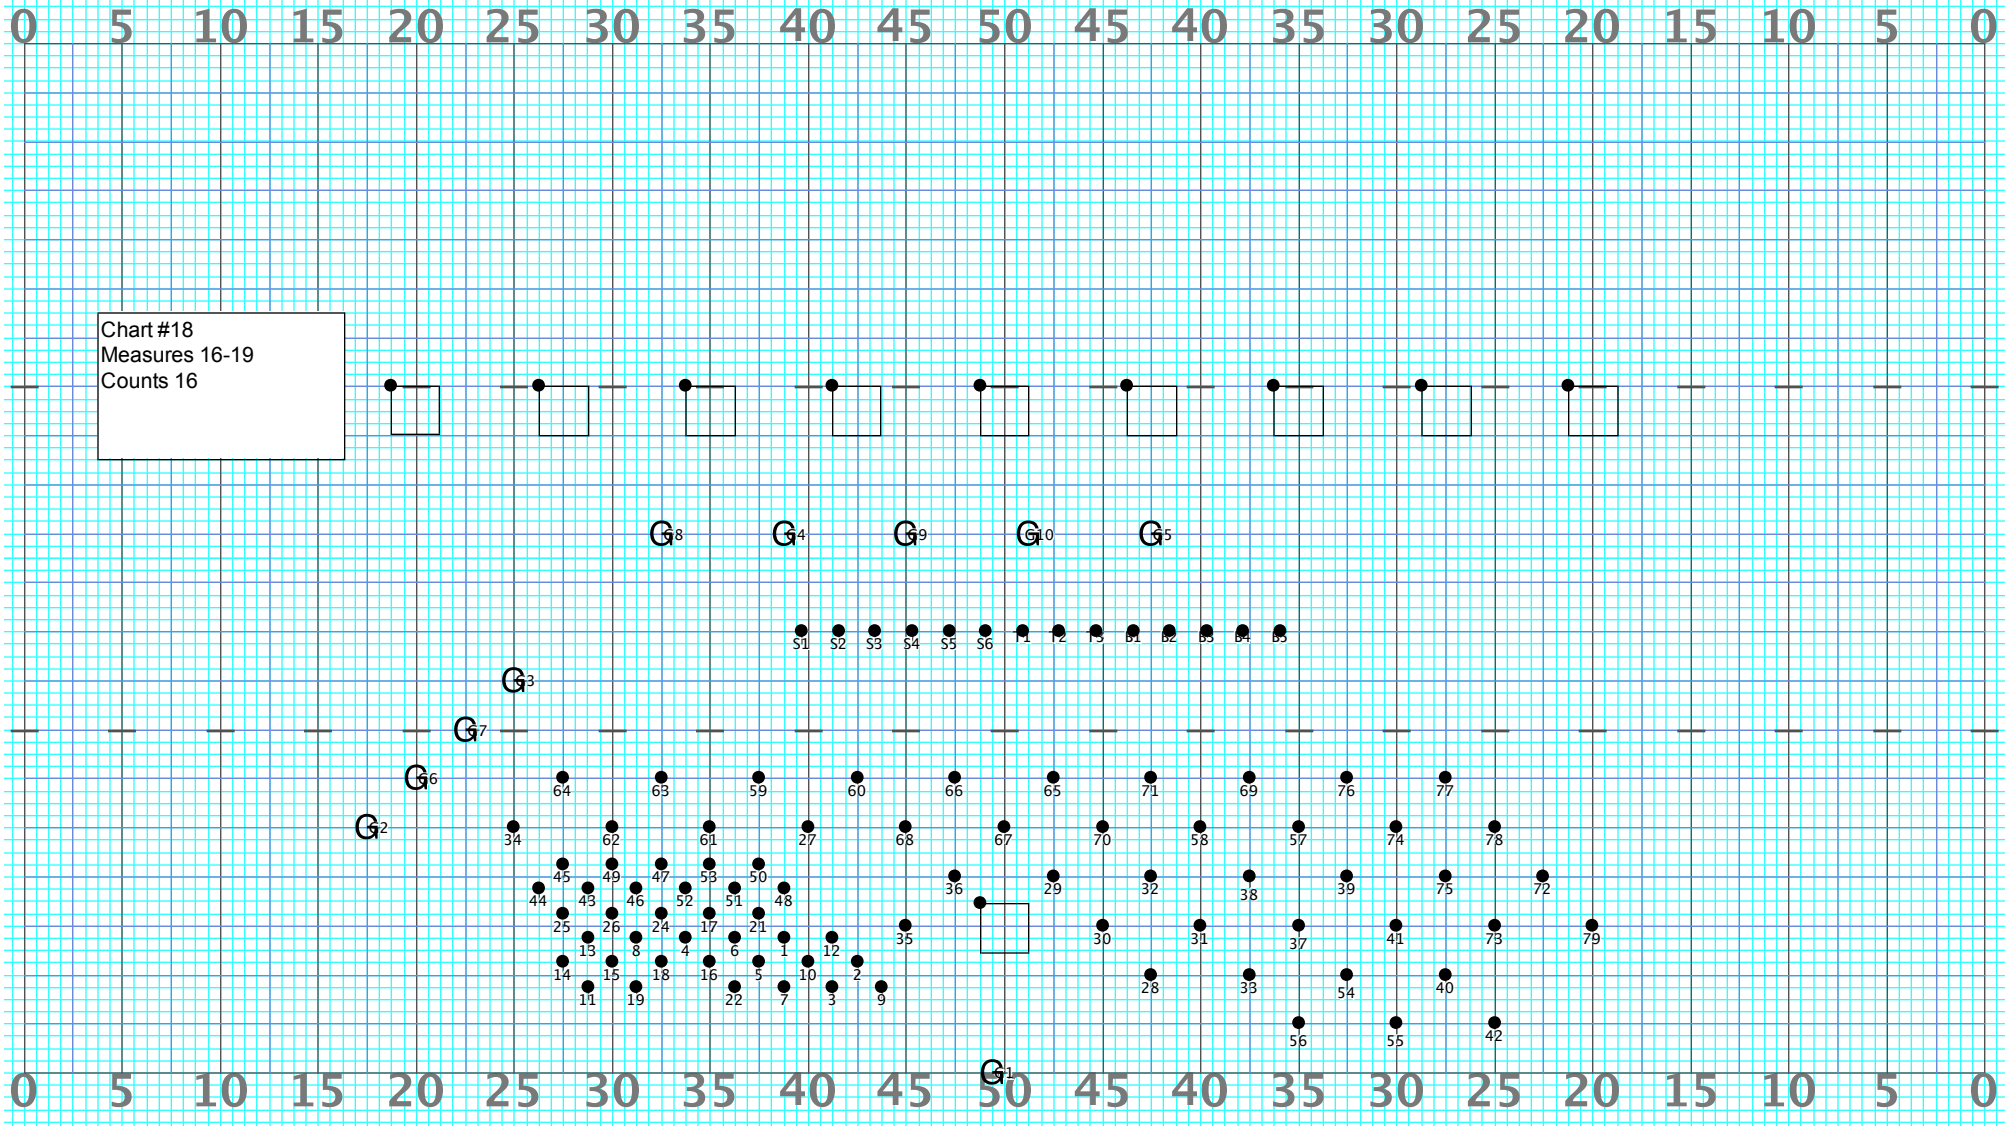

Director Viewpoint

Director Viewpoint

Chart #15
Measures 6-7
Counts 8
Guard move props 8
All but center circle hold
Center Circle (hold 4,
move 4)

Director Viewpoint

Director Viewpoint

Chart #20
Measures 24-27
Counts 16

Director Viewpoint

Director Viewpoint

Chart #22
Measure 32
Counts: 4

Director Viewpoint

Director Viewpoint

Chart #29
Measures 49-52
Counts: 16

Director Viewpoint

Director Viewpoint

Chart #31
Measures 57-60
Counts: 16

Director Viewpoint

Director Viewpoint