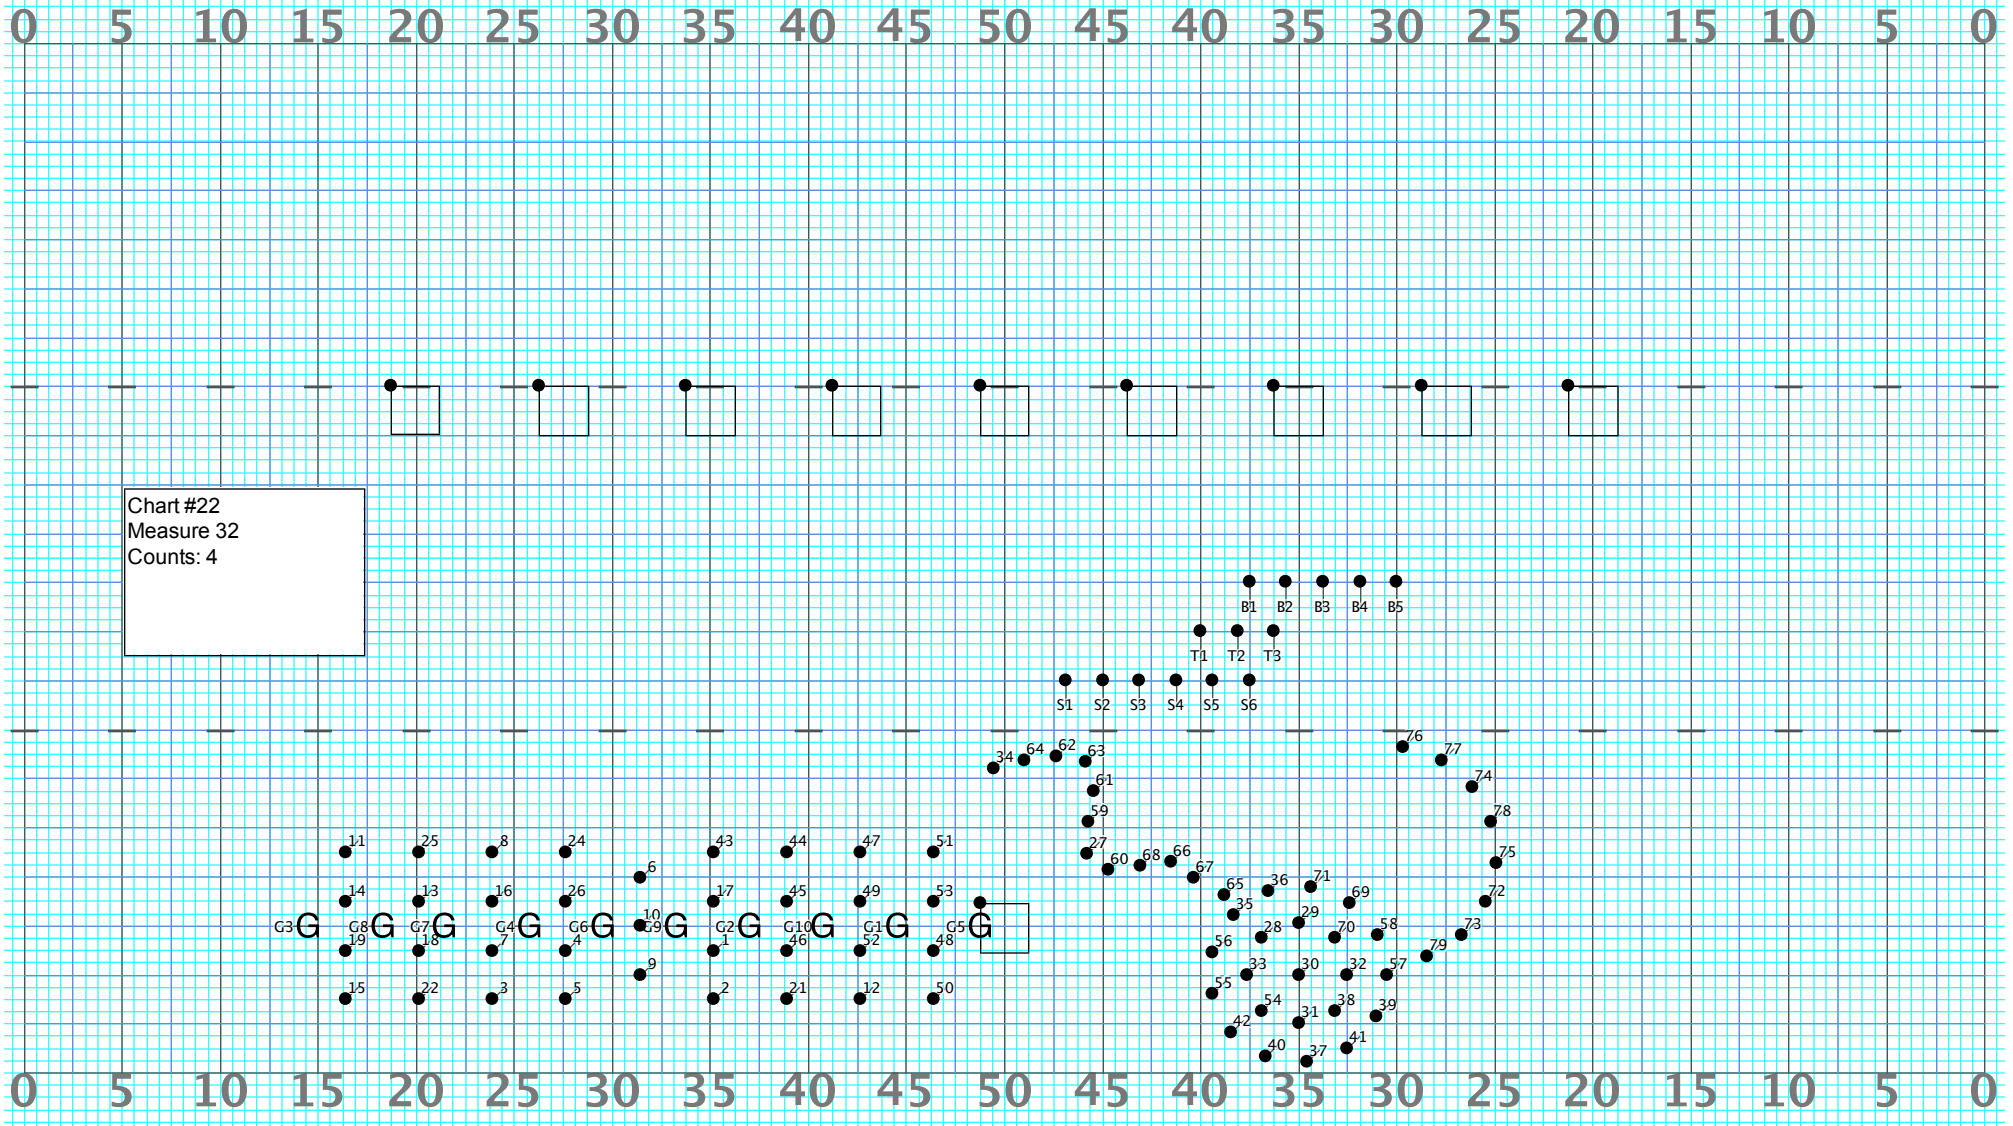

Director Viewpoint

Director Viewpoint

Chart #15
Measures 6-7
Counts 8
Guard move props 8
All but center circle hold
Center Circle (hold 4,
move 4)

Director Viewpoint

Director Viewpoint

Chart #20
Measures 24-27
Counts 16

Director Viewpoint

Director Viewpoint

Chart #22
Measure 32
Counts: 4

Director Viewpoint

Director Viewpoint

Chart #29
Measures 49-52
Counts: 16

Director Viewpoint

Director Viewpoint

Chart #31
Measures 57-60
Counts: 16

Director Viewpoint

Director Viewpoint